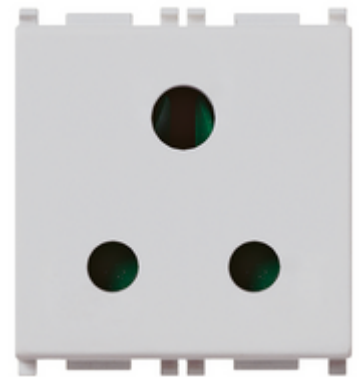

PLANA: 2P+E 5A English SICURY outlet Silver

14214.SL

Wiring devices / Traditional wiring devices / PLANA / Devices

2P+E 5A English SICURY outlet Silver

2P+E 5 A 250 V~ SICURY socket outlet, English standard, Silver - 2 modules

3 - Active

5 NR

- [Multilanguage instructions sheet \(587 kb\)](#)

3D

- **Class group:** Domestic switching devices
- **Class:** Socket outlet
- **Model:** British Standard
- **Number of units:** 1
- **Number of modules (module system):** 2
- **Number of socket outlets switchable:** 0
- **Imprint/indication:** None
- **Connection type:** Screwed terminal
- **With hinged lid:** No
- **With enhanced contact protection:** Yes
- **Label space/information surface:** Yes
- **Colour:** Silver
- **RAL-number (similar):** 9006
- **Metallic colour:** No
- **Transparent:** No
- **Lockable:** No
- **Eject-mechanism:** No
- **Insulated mounting:** No
- **With function lighting:** No

- **Over voltage protection:** No
- **Fault current protection:** No
- **Mounting method:** Flush-mounted
- **Material:** Plastic
- **Material quality:** Thermoplastic
- **Halogen free:** Yes
- **Surface protection:** Lacquered
- **Surface finishing:** Glossy
- **With loop through function:** No
- **With on/off switch:** No
- **Rotated central insert:** No
- **Nominal current:** 5 A
- **Nominal voltage:** 250 V
- **Frequency:** 50,00 - 60,00 HZ
- **Suitable for degree of protection (IP):** IP20
- **Impact strength:** Other
- **Device width:** 44,80 mm
- **Device height:** 49,00 mm
- **Device depth:** 27,30 mm