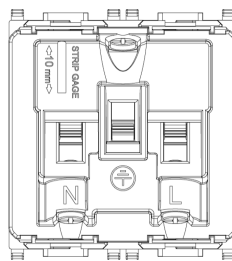

PLANA: 2P+E 5A English SICURY outlet Silver

14214.SL

Wiring devices / Traditional wiring devices / PLANA / Devices

2P+E 5A English SICURY outlet Silver

2P+E 5 A 250 V~ SICURY socket outlet, English standard, Silver - 2 modules

3 - Active

5 NR

- [Multilanguage instructions sheet \(587 kb\)](#)

3D

- **Class group:** Domestic switching devices
- **Class:** Socket outlet
- **Model:** British Standard
- **Number of units:** 1
- **Number of modules (module system):** 2
- **Number of socket outlets switchable:** 0
- **Imprint/indication:** None
- **Connection type:** Screwed terminal
- **With hinged lid:** No
- **With enhanced contact protection:** Yes
- **Label space/information surface:** Yes
- **Colour:** Silver
- **RAL-number (similar):** 9006
- **Metallic colour:** No
- **Transparent:** No
- **Lockable:** No
- **Eject-mechanism:** No
- **Insulated mounting:** No
- **With function lighting:** No

- **Over voltage protection:** No
- **Fault current protection:** No
- **Mounting method:** Flush-mounted
- **Material:** Plastic
- **Material quality:** Thermoplastic
- **Halogen free:** Yes
- **Surface protection:** Lacquered
- **Surface finishing:** Glossy
- **With loop through function:** No
- **With on/off switch:** No
- **Rotated central insert:** No
- **Nominal current:** 5 A
- **Nominal voltage:** 250 V
- **Frequency:** 50,00 - 60,00 HZ
- **Suitable for degree of protection (IP):** IP20
- **Impact strength:** Other
- **Device width:** 44,80 mm
- **Device height:** 49,00 mm
- **Device depth:** 27,30 mm