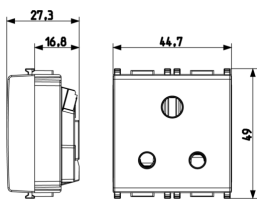

3 - Active

5 NR

- [Multilanguage instructions sheet \(587 kb\)](#)

3D

- **Class group:** Domestic switching devices
- **Class:** Socket outlet
- **Model:** British Standard
- **Number of units:** 1
- **Number of modules (module system):** 2
- **Number of socket outlets switchable:** 0
- **Imprint/indication:** None
- **Connection type:** Screwed terminal
- **With hinged lid:** No
- **With enhanced contact protection:** Yes
- **Label space/information surface:** Yes
- **Colour:** Silver
- **RAL-number (similar):** 9006
- **Metallic colour:** No
- **Transparent:** No
- **Lockable:** No
- **Eject-mechanism:** No
- **Insulated mounting:** No
- **With function lighting:** No

- **Over voltage protection:** No
- **Fault current protection:** No
- **Mounting method:** Flush-mounted
- **Material:** Plastic
- **Material quality:** Thermoplastic
- **Halogen free:** Yes
- **Surface protection:** Lacquered
- **Surface finishing:** Glossy
- **With loop through function:** No
- **With on/off switch:** No
- **Rotated central insert:** No
- **Nominal current:** 5 A
- **Nominal voltage:** 250 V
- **Frequency:** 50,00 - 60,00 HZ
- **Suitable for degree of protection (IP):** IP20
- **Impact strength:** Other
- **Device width:** 44,80 mm
- **Device height:** 49,00 mm
- **Device depth:** 27,30 mm

8007352471788
1 NR
5.1x4.3x5.3 [cm]
43.3 [g]

8007352471795
5 NR
14.4x11.6x6 [cm]
246.9 [g]