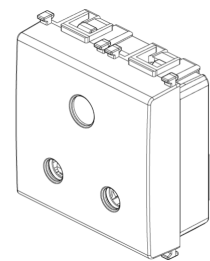

PLANA: 2P+E 5A English SICURY outlet Silver

14214.SL

Wiring devices / Traditional wiring devices / PLANA / Devices

2P+E 5A English SICURY outlet Silver

2P+E 5 A 250 V~ SICURY socket outlet, English standard, Silver - 2 modules

3 - Active

5 NR

- [Multilanguage instructions sheet \(587 kb\)](#)

3D

- **Class group:** Domestic switching devices
- **Class:** Socket outlet
- **Model:** British Standard
- **Number of units:** 1
- **Number of modules (module system):** 2
- **Number of socket outlets switchable:** 0
- **Imprint/indication:** None
- **Connection type:** Screwed terminal
- **With hinged lid:** No
- **With enhanced contact protection:** Yes
- **Label space/information surface:** Yes
- **Colour:** Silver
- **RAL-number (similar):** 9006
- **Metallic colour:** No
- **Transparent:** No
- **Lockable:** No
- **Eject-mechanism:** No
- **Insulated mounting:** No
- **With function lighting:** No

- **Over voltage protection:** No
- **Fault current protection:** No
- **Mounting method:** Flush-mounted
- **Material:** Plastic
- **Material quality:** Thermoplastic
- **Halogen free:** Yes
- **Surface protection:** Lacquered
- **Surface finishing:** Glossy
- **With loop through function:** No
- **With on/off switch:** No
- **Rotated central insert:** No
- **Nominal current:** 5 A
- **Nominal voltage:** 250 V
- **Frequency:** 50,00 - 60,00 HZ
- **Suitable for degree of protection (IP):** IP20
- **Impact strength:** Other
- **Device width:** 44,80 mm
- **Device height:** 49,00 mm
- **Device depth:** 27,30 mm