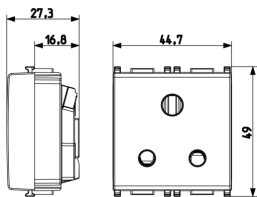

### **2P+E 5A English SICURY outlet white**

2P+E 5 A 250 V~ SICURY socket outlet, English standard, white - 2 modules

3 - Active

5 NR

- [Multilanguage instructions sheet \(587 kb\)](#)

3D

- **Class group:** Domestic switching devices
- **Class:** Socket outlet
- **Model:** British Standard
- **Number of units:** 1
- **Number of modules (module system):** 2
- **Number of socket outlets switchable:** 0
- **Imprint/indication:** None
- **Connection type:** Screwed terminal
- **With hinged lid:** No
- **With enhanced contact protection:** Yes
- **Label space/information surface:** Yes
- **Colour:** White
- **RAL-number (similar):** 9003
- **Metallic colour:** No
- **Transparent:** No
- **Lockable:** No
- **Eject-mechanism:** No
- **Insulated mounting:** No
- **With function lighting:** No

- 00. CE Marking - EU
- 08. ASTA - UK ([download](#))
- 10. EAC Eurasian Customs Union
- 30. G-Mark - Gulf Countries ([download](#))

- **Over voltage protection:** No
- **Fault current protection:** No
- **Mounting method:** Flush-mounted
- **Material:** Plastic
- **Material quality:** Thermoplastic
- **Halogen free:** Yes
- **Surface protection:** Untreated
- **Surface finishing:** Glossy
- **With loop through function:** No
- **With on/off switch:** No
- **Rotated central insert:** No
- **Nominal current:** 5 A
- **Nominal voltage:** 250 V
- **Frequency:** 50,00 - 60,00 HZ
- **Suitable for degree of protection (IP):** IP20
- **Impact strength:** Other
- **Device width:** 44,80 mm
- **Device height:** 49,00 mm
- **Device depth:** 27,30 mm

- 37. Marking - Morocco
- 43. UKCA mark - Great Britain
- 96. Electrotechnical expert ([download](#))
- 99. WEEE Directive ([download](#))

8007352471764  
1 NR  
5.1x4.3x5.3 [cm]  
43.2 [g]

8007352471771  
5 NR  
14.4x11.6x66 [cm]  
247.5 [g]