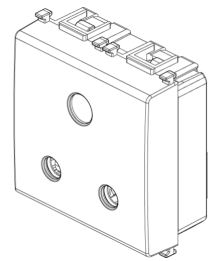

## PLANA: 2P+E 5A English SICURY outlet white

**14214**

Wiring devices / Traditional wiring devices / PLANA / Devices

### **2P+E 5A English SICURY outlet white**

2P+E 5 A 250 V~ SICURY socket outlet, English standard, white - 2 modules

3 - Active

5 NR

- [Multilanguage instructions sheet \(587 kb\)](#)

3D

- **Class group:** Domestic switching devices
- **Class:** Socket outlet
- **Model:** British Standard
- **Number of units:** 1
- **Number of modules (module system):** 2
- **Number of socket outlets switchable:** 0
- **Imprint/indication:** None
- **Connection type:** Screwed terminal
- **With hinged lid:** No
- **With enhanced contact protection:** Yes
- **Label space/information surface:** Yes
- **Colour:** White
- **RAL-number (similar):** 9003
- **Metallic colour:** No
- **Transparent:** No
- **Lockable:** No
- **Eject-mechanism:** No
- **Insulated mounting:** No
- **With function lighting:** No

- 00. CE Marking - EU
- 08. ASTA - UK ([download](#))
- 10. EAC Eurasian Customs Union
- 30. G-Mark - Gulf Countries ([download](#))

- **Over voltage protection:** No
- **Fault current protection:** No
- **Mounting method:** Flush-mounted
- **Material:** Plastic
- **Material quality:** Thermoplastic
- **Halogen free:** Yes
- **Surface protection:** Untreated
- **Surface finishing:** Glossy
- **With loop through function:** No
- **With on/off switch:** No
- **Rotated central insert:** No
- **Nominal current:** 5 A
- **Nominal voltage:** 250 V
- **Frequency:** 50,00 - 60,00 HZ
- **Suitable for degree of protection (IP):** IP20
- **Impact strength:** Other
- **Device width:** 44,80 mm
- **Device height:** 49,00 mm
- **Device depth:** 27,30 mm