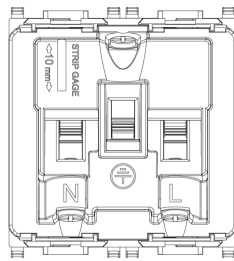

## PLANA: 2P+E 5A English SICURY outlet white

**14214**

Wiring devices / Traditional wiring devices / PLANA / Devices

### **2P+E 5A English SICURY outlet white**

2P+E 5 A 250 V~ SICURY socket outlet, English standard, white - 2 modules

3 - Active

5 NR

- [Multilanguage instructions sheet \(587 kb\)](#)

3D

- **Class group:** Domestic switching devices
- **Class:** Socket outlet
- **Model:** British Standard
- **Number of units:** 1
- **Number of modules (module system):** 2
- **Number of socket outlets switchable:** 0
- **Imprint/indication:** None
- **Connection type:** Screwed terminal
- **With hinged lid:** No
- **With enhanced contact protection:** Yes
- **Label space/information surface:** Yes
- **Colour:** White
- **RAL-number (similar):** 9003
- **Metallic colour:** No
- **Transparent:** No
- **Lockable:** No
- **Eject-mechanism:** No
- **Insulated mounting:** No
- **With function lighting:** No

- 00. CE Marking - EU
- 08. ASTA - UK ([download](#))
- 10. EAC Eurasian Customs Union
- 30. G-Mark - Gulf Countries ([download](#))

- **Over voltage protection:** No
- **Fault current protection:** No
- **Mounting method:** Flush-mounted
- **Material:** Plastic
- **Material quality:** Thermoplastic
- **Halogen free:** Yes
- **Surface protection:** Untreated
- **Surface finishing:** Glossy
- **With loop through function:** No
- **With on/off switch:** No
- **Rotated central insert:** No
- **Nominal current:** 5 A
- **Nominal voltage:** 250 V
- **Frequency:** 50,00 - 60,00 HZ
- **Suitable for degree of protection (IP):** IP20
- **Impact strength:** Other
- **Device width:** 44,80 mm
- **Device height:** 49,00 mm
- **Device depth:** 27,30 mm