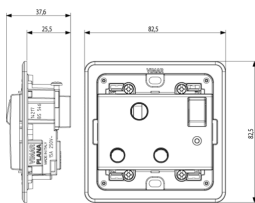

3 - Active

10 NR

- [Multilanguage instructions sheet \(1337 kb\)](#)

3D

- **Class group:** Domestic switching devices
- **Class:** Socket outlet
- **Model:** British Standard
- **Number of units:** 2
- **Number of modules (module system):** 3
- **Number of socket outlets switchable:** 1
- **Imprint/indication:** None
- **Connection type:** Screwed terminal
- **With hinged lid:** No
- **With enhanced contact protection:** Yes
- **Label space/information surface:** Yes
- **Colour:** Silver
- **RAL-number (similar):** 9006
- **Metallic colour:** No
- **Transparent:** No
- **Lockable:** No
- **Eject-mechanism:** No
- **Insulated mounting:** No
- **With function lighting:** No
- **With orientation lighting:** No
- **Over voltage protection:** No
- **Fault current protection:** No
- **With miniature fuse:** No
- **Mounting method:** Flush-mounted
- **Type of fastening:** Mounting with screw
- **Material:** Plastic
- **Material quality:** Thermoplastic
- **Halogen free:** Yes
- **Surface protection:** Lacquered
- **Surface finishing:** Glossy
- **With loop through function:** No
- **With on/off switch:** Yes
- **Rotated central insert:** No
- **Nominal current:** 15 A
- **Nominal voltage:** 250 V
- **Frequency:** 50,00 - 60,00 HZ
- **Suitable for degree of protection (IP):** IP20
- **Impact strength:** Other
- **Device width:** 82,50 mm
- **Device height:** 82,50 mm
- **Device depth:** 37,60 mm
- 00. CE Marking - EU
- 08. ASTA - UK ([download](#))
- 37. Marking - Morocco
- 43. UKCA mark - Great Britain
- 99. WEEE Directive ([download](#))

8007352399891
1 NR
8,5x3,9x8,6 [cm]
103,9 [g]

8007352399907
10 NR
20,7x18,5x9,6 [cm]
1,136,4 [g]