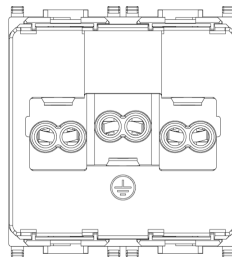

## PLANA: 2P+E 16A English SICURY outlet Silver

**14218.SL**

Wiring devices / Traditional wiring devices / PLANA / Devices

### 2P+E 16A English SICURY outlet Silver

2P+E 16 A 250 V~ SICURY socket outlet, English standard, Silver - 2 modules

3 - Active

20 NR

3D

- **Class group:** Domestic switching devices
- **Class:** Socket outlet
- **Model:** British Standard
- **Number of units:** 1
- **Number of modules (module system):** 2
- **Number of socket outlets switchable:** 0
- **Imprint/indication:** None
- **Connection type:** Screwed terminal
- **With hinged lid:** No
- **With enhanced contact protection:** Yes
- **Label space/information surface:** Yes
- **Colour:** Silver
- **RAL-number (similar):** 9006
- **Metallic colour:** No
- **Transparent:** No
- **Lockable:** No
- **Eject-mechanism:** No
- **Insulated mounting:** No
- **With function lighting:** No
- **Over voltage protection:** No
- **Fault current protection:** No
- **Mounting method:** Flush-mounted
- **Material:** Plastic
- **Material quality:** Thermoplastic
- **Halogen free:** Yes
- **Surface protection:** Lacquered
- **Surface finishing:** Glossy
- **With loop through function:** No
- **With on/off switch:** No
- **Rotated central insert:** No
- **Nominal current:** 16 A
- **Nominal voltage:** 250 V
- **Frequency:** 50,00 - 60,00 HZ
- **Suitable for degree of protection (IP):** IP20
- **Impact strength:** Other
- **Device width:** 44,80 mm
- **Device height:** 49,00 mm
- **Device depth:** 39,70 mm
- 00. CE Marking - EU
- 10. EAC Eurasian Customs Union
- 37. Marking - Morocco
- 43. UKCA mark - Great Britain
- 99. WEEE Directive ([download](#))

8 007352 309647  
 8007352309647  
 1 NR  
 5.1x4.3x5.3 [cm]  
 47.2 [g]

8 007352 309654  
 8007352309654  
 20 NR  
 26.9x11.6x9 [cm]  
 1,024.8 [g]