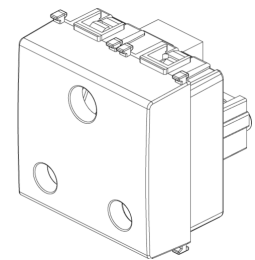

## PLANA: 2P+E 16A English SICURY outlet Silver

**14218.SL**

Wiring devices / Traditional wiring devices / PLANA / Devices

### 2P+E 16A English SICURY outlet Silver

2P+E 16 A 250 V~ SICURY socket outlet, English standard, Silver - 2 modules

3 - Active

20 NR

3D

- **Class group:** Domestic switching devices
- **Class:** Socket outlet
- **Model:** British Standard
- **Number of units:** 1
- **Number of modules (module system):** 2
- **Number of socket outlets switchable:** 0
- **Imprint/indication:** None
- **Connection type:** Screwed terminal
- **With hinged lid:** No
- **With enhanced contact protection:** Yes
- **Label space/information surface:** Yes
- **Colour:** Silver
- **RAL-number (similar):** 9006
- **Metallic colour:** No
- **Transparent:** No
- **Lockable:** No
- **Eject-mechanism:** No
- **Insulated mounting:** No
- **With function lighting:** No
- **Over voltage protection:** No
- **Fault current protection:** No
- **Mounting method:** Flush-mounted
- **Material:** Plastic
- **Material quality:** Thermoplastic
- **Halogen free:** Yes
- **Surface protection:** Lacquered
- **Surface finishing:** Glossy
- **With loop through function:** No
- **With on/off switch:** No
- **Rotated central insert:** No
- **Nominal current:** 16 A
- **Nominal voltage:** 250 V
- **Frequency:** 50,00 - 60,00 HZ
- **Suitable for degree of protection (IP):** IP20
- **Impact strength:** Other
- **Device width:** 44,80 mm
- **Device height:** 49,00 mm
- **Device depth:** 39,70 mm
- 00. CE Marking - EU
- 10. EAC Eurasian Customs Union
- 37. Marking - Morocco
- 43. UKCA mark - Great Britain
- 99. WEEE Directive ([download](#))

8 007352 309647  
 8007352309647  
 1 NR  
 5.1x4.3x5.3 [cm]  
 47.2 [g]

8 007352 309654  
 8007352309654  
 20 NR  
 26.9x11.6x9 [cm]  
 1,024.8 [g]