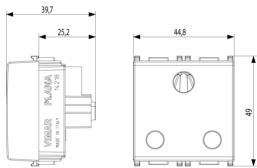

### 2P+E 16A English SICURY outlet Silver

2P+E 16 A 250 V~ SICURY socket outlet, English standard, Silver - 2 modules

3 - Active

20 NR

3D

- **Class group:** Domestic switching devices
- **Class:** Socket outlet
- **Model:** British Standard
- **Number of units:** 1
- **Number of modules (module system):** 2
- **Number of socket outlets switchable:** 0
- **Imprint/indication:** None
- **Connection type:** Screwed terminal
- **With hinged lid:** No
- **With enhanced contact protection:** Yes
- **Label space/information surface:** Yes
- **Colour:** Silver
- **RAL-number (similar):** 9006
- **Metallic colour:** No
- **Transparent:** No
- **Lockable:** No
- **Eject-mechanism:** No
- **Insulated mounting:** No
- **With function lighting:** No
- **Over voltage protection:** No
- **Fault current protection:** No
- **Mounting method:** Flush-mounted
- **Material:** Plastic
- **Material quality:** Thermoplastic
- **Halogen free:** Yes
- **Surface protection:** Lacquered
- **Surface finishing:** Glossy
- **With loop through function:** No
- **With on/off switch:** No
- **Rotated central insert:** No
- **Nominal current:** 16 A
- **Nominal voltage:** 250 V
- **Frequency:** 50,00 - 60,00 HZ
- **Suitable for degree of protection (IP):** IP20
- **Impact strength:** Other
- **Device width:** 44,80 mm
- **Device height:** 49,00 mm
- **Device depth:** 39,70 mm
- 00. CE Marking - EU
- 10. EAC Eurasian Customs Union
- 37. Marking - Morocco
- 43. UKCA mark - Great Britain
- 99. WEEE Directive ([download](#))

8 007352 309647  
 8007352309647  
 1 NR  
 5.1x4.3x5.3 [cm]  
 47.2 [g]

8 007352 309654  
 8007352309654  
 20 NR  
 26.9x11.6x9 [cm]  
 1,024.8 [g]