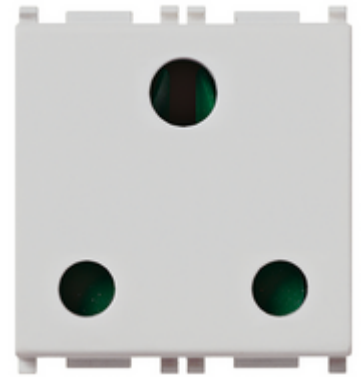

## PLANA: 2P+E 16A English SICURY outlet Silver

**14218.SL**

Wiring devices / Traditional wiring devices / PLANA / Devices

### 2P+E 16A English SICURY outlet Silver

2P+E 16 A 250 V~ SICURY socket outlet, English standard, Silver - 2 modules

3 - Active

20 NR

3D

- **Class group:** Domestic switching devices
- **Class:** Socket outlet
- **Model:** British Standard
- **Number of units:** 1
- **Number of modules (module system):** 2
- **Number of socket outlets switchable:** 0
- **Imprint/indication:** None
- **Connection type:** Screwed terminal
- **With hinged lid:** No
- **With enhanced contact protection:** Yes
- **Label space/information surface:** Yes
- **Colour:** Silver
- **RAL-number (similar):** 9006
- **Metallic colour:** No
- **Transparent:** No
- **Lockable:** No
- **Eject-mechanism:** No
- **Insulated mounting:** No
- **With function lighting:** No
- **Over voltage protection:** No
- **Fault current protection:** No
- **Mounting method:** Flush-mounted
- **Material:** Plastic
- **Material quality:** Thermoplastic
- **Halogen free:** Yes
- **Surface protection:** Lacquered
- **Surface finishing:** Glossy
- **With loop through function:** No
- **With on/off switch:** No
- **Rotated central insert:** No
- **Nominal current:** 16 A
- **Nominal voltage:** 250 V
- **Frequency:** 50,00 - 60,00 HZ
- **Suitable for degree of protection (IP):** IP20
- **Impact strength:** Other
- **Device width:** 44,80 mm
- **Device height:** 49,00 mm
- **Device depth:** 39,70 mm
- 00. CE Marking - EU
- 10. EAC Eurasian Customs Union
- 37. Marking - Morocco
- 43. UKCA mark - Great Britain
- 99. WEEE Directive ([download](#))

8 007352 309647  
 8007352309647  
 1 NR  
 5.1x4.3x5.3 [cm]  
 47.2 [g]

8 007352 309654  
 8007352309654  
 20 NR  
 26.9x11.6x9 [cm]  
 1,024.8 [g]