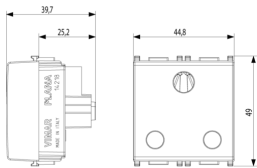

### **2P+E 16A English SICURY outlet white**

2P+E 16 A 250 V~ SICURY socket outlet, English standard, white - 2 modules

3 - Active

20 NR

3D

- **Class group:** Domestic switching devices
- **Class:** Socket outlet
- **Model:** British Standard
- **Number of units:** 1
- **Number of modules (module system):** 2
- **Number of socket outlets switchable:** 0
- **Imprint/indication:** None
- **Connection type:** Screwed terminal
- **With hinged lid:** No
- **With enhanced contact protection:** Yes
- **Label space/information surface:** Yes
- **Colour:** White
- **RAL-number (similar):** 9003
- **Metallic colour:** No
- **Transparent:** No
- **Lockable:** No
- **Eject-mechanism:** No
- **Insulated mounting:** No
- **With function lighting:** No
- **Over voltage protection:** No
- **Fault current protection:** No
- **Mounting method:** Flush-mounted
- **Material:** Plastic
- **Material quality:** Thermoplastic
- **Halogen free:** Yes
- **Surface protection:** Untreated
- **Surface finishing:** Glossy
- **With loop through function:** No
- **With on/off switch:** No
- **Rotated central insert:** No
- **Nominal current:** 16 A
- **Nominal voltage:** 250 V
- **Frequency:** 50,00 - 60,00 HZ
- **Suitable for degree of protection (IP):** IP20
- **Impact strength:** Other
- **Device width:** 44,80 mm
- **Device height:** 49,00 mm
- **Device depth:** 39,70 mm
- 00. CE Marking - EU
- 10. EAC Eurasian Customs Union
- 37. Marking - Morocco
- 43. UKCA mark - Great Britain
- 99. WEEE Directive ([download](#))

8 007352 116917  
 8007352116917  
 1 NR  
 5.1x4.3x5.3 [cm]  
 47.2 [g]

8 007352 116924  
 8007352116924  
 20 NR  
 26.9x11.6x9 [cm]  
 1,025 [g]