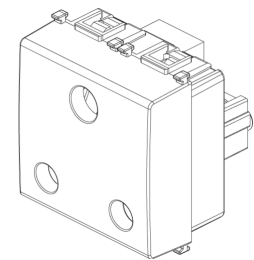

## PLANA: 2P+E 16A English SICURY outlet white

**14218**

Wiring devices / Traditional wiring devices / PLANA / Devices

### **2P+E 16A English SICURY outlet white**

2P+E 16 A 250 V~ SICURY socket outlet, English standard, white - 2 modules

3 - Active

20 NR

3D

- **Class group:** Domestic switching devices
- **Class:** Socket outlet
- **Model:** British Standard
- **Number of units:** 1
- **Number of modules (module system):** 2
- **Number of socket outlets switchable:** 0
- **Imprint/indication:** None
- **Connection type:** Screwed terminal
- **With hinged lid:** No
- **With enhanced contact protection:** Yes
- **Label space/information surface:** Yes
- **Colour:** White
- **RAL-number (similar):** 9003
- **Metallic colour:** No
- **Transparent:** No
- **Lockable:** No
- **Eject-mechanism:** No
- **Insulated mounting:** No
- **With function lighting:** No
- **Over voltage protection:** No
- **Fault current protection:** No
- **Mounting method:** Flush-mounted
- **Material:** Plastic
- **Material quality:** Thermoplastic
- **Halogen free:** Yes
- **Surface protection:** Untreated
- **Surface finishing:** Glossy
- **With loop through function:** No
- **With on/off switch:** No
- **Rotated central insert:** No
- **Nominal current:** 16 A
- **Nominal voltage:** 250 V
- **Frequency:** 50,00 - 60,00 HZ
- **Suitable for degree of protection (IP):** IP20
- **Impact strength:** Other
- **Device width:** 44,80 mm
- **Device height:** 49,00 mm
- **Device depth:** 39,70 mm
- 00. CE Marking - EU
- 10. EAC Eurasian Customs Union
- 37. Marking - Morocco
- 43. UKCA mark - Great Britain
- 99. WEEE Directive ([download](#))

8 007352 116917  
 8007352116917  
 1 NR  
 5.1x4.3x5.3 [cm]  
 47.2 [g]

8 007352 116924  
 8007352116924  
 20 NR  
 26.9x11.6x9 [cm]  
 1,025 [g]