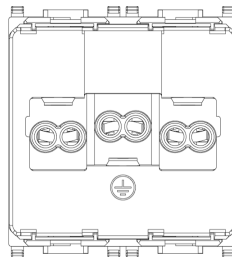

## PLANA: 2P+E 16A English SICURY outlet white

**14218**

Wiring devices / Traditional wiring devices / PLANA / Devices

### **2P+E 16A English SICURY outlet white**

2P+E 16 A 250 V~ SICURY socket outlet, English standard, white - 2 modules

3 - Active

20 NR

3D

- **Class group:** Domestic switching devices
- **Class:** Socket outlet
- **Model:** British Standard
- **Number of units:** 1
- **Number of modules (module system):** 2
- **Number of socket outlets switchable:** 0
- **Imprint/indication:** None
- **Connection type:** Screwed terminal
- **With hinged lid:** No
- **With enhanced contact protection:** Yes
- **Label space/information surface:** Yes
- **Colour:** White
- **RAL-number (similar):** 9003
- **Metallic colour:** No
- **Transparent:** No
- **Lockable:** No
- **Eject-mechanism:** No
- **Insulated mounting:** No
- **With function lighting:** No
- **Over voltage protection:** No
- **Fault current protection:** No
- **Mounting method:** Flush-mounted
- **Material:** Plastic
- **Material quality:** Thermoplastic
- **Halogen free:** Yes
- **Surface protection:** Untreated
- **Surface finishing:** Glossy
- **With loop through function:** No
- **With on/off switch:** No
- **Rotated central insert:** No
- **Nominal current:** 16 A
- **Nominal voltage:** 250 V
- **Frequency:** 50,00 - 60,00 HZ
- **Suitable for degree of protection (IP):** IP20
- **Impact strength:** Other
- **Device width:** 44,80 mm
- **Device height:** 49,00 mm
- **Device depth:** 39,70 mm
- 00. CE Marking - EU
- 10. EAC Eurasian Customs Union
- 37. Marking - Morocco
- 43. UKCA mark - Great Britain
- 99. WEEE Directive ([download](#))

8 007352 116917  
 8007352116917  
 1 NR  
 5.1x4.3x5.3 [cm]  
 47.2 [g]

8 007352 116924  
 8007352116924  
 20 NR  
 26.9x11.6x9 [cm]  
 1,025 [g]