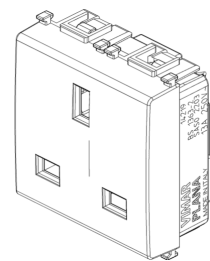

PLANA: 2P+E 13A English outlet Silver

14219.SL

Wiring devices / Traditional wiring devices / PLANA / Devices

2P+E 13A English outlet Silver

2P+E 13 A 250 V~ SICURY socket outlet, English standard, Silver - 2 modules

3 - Active

20 NR

- [Multilanguage instructions sheet \(588 kb\)](#)

3D

- **Class group:** Domestic switching devices
- **Class:** Socket outlet
- **Model:** British Standard
- **Number of units:** 1
- **Number of modules (module system):** 2
- **Number of socket outlets switchable:** 0
- **Imprint/indication:** None
- **Connection type:** Screwed terminal
- **With hinged lid:** No
- **With enhanced contact protection:** Yes
- **Label space/information surface:** Yes
- **Colour:** Silver
- **RAL-number (similar):** 9006
- **Metallic colour:** No
- **Transparent:** No
- **Lockable:** No
- **Eject-mechanism:** No
- **Insulated mounting:** No
- **With function lighting:** No
- **Over voltage protection:** No
- **Fault current protection:** No
- **Mounting method:** Flush-mounted
- **Material:** Plastic
- **Material quality:** Thermoplastic
- **Halogen free:** Yes
- **Surface protection:** Lacquered
- **Surface finishing:** Glossy
- **With loop through function:** No
- **With on/off switch:** No
- **Rotated central insert:** No
- **Nominal current:** 13 A
- **Nominal voltage:** 250 V
- **Frequency:** 50,00 - 60,00 HZ
- **Suitable for degree of protection (IP):** IP20
- **Impact strength:** Other
- **Device width:** 44,80 mm
- **Device height:** 49,00 mm
- **Device depth:** 27,50 mm