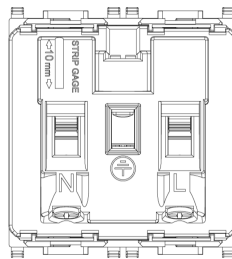

PLANA: 2P+E 13A English outlet Silver

14219.SL

Wiring devices / Traditional wiring devices / PLANA / Devices

2P+E 13A English outlet Silver

2P+E 13 A 250 V~ SICURY socket outlet, English standard, Silver - 2 modules

3 - Active

20 NR

- [Multilanguage instructions sheet \(588 kb\)](#)

3D

- **Class group:** Domestic switching devices
- **Class:** Socket outlet
- **Model:** British Standard
- **Number of units:** 1
- **Number of modules (module system):** 2
- **Number of socket outlets switchable:** 0
- **Imprint/indication:** None
- **Connection type:** Screwed terminal
- **With hinged lid:** No
- **With enhanced contact protection:** Yes
- **Label space/information surface:** Yes
- **Colour:** Silver
- **RAL-number (similar):** 9006
- **Metallic colour:** No
- **Transparent:** No
- **Lockable:** No
- **Eject-mechanism:** No
- **Insulated mounting:** No
- **With function lighting:** No
- **Over voltage protection:** No
- **Fault current protection:** No
- **Mounting method:** Flush-mounted
- **Material:** Plastic
- **Material quality:** Thermoplastic
- **Halogen free:** Yes
- **Surface protection:** Lacquered
- **Surface finishing:** Glossy
- **With loop through function:** No
- **With on/off switch:** No
- **Rotated central insert:** No
- **Nominal current:** 13 A
- **Nominal voltage:** 250 V
- **Frequency:** 50,00 - 60,00 HZ
- **Suitable for degree of protection (IP):** IP20
- **Impact strength:** Other
- **Device width:** 44,80 mm
- **Device height:** 49,00 mm
- **Device depth:** 27,50 mm