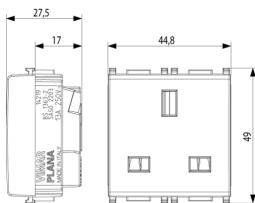

3 - Active

20 NR

- [Multilanguage instructions sheet \(588 kb\)](#)

3D

- **Class group:** Domestic switching devices
- **Class:** Socket outlet
- **Model:** British Standard
- **Number of units:** 1
- **Number of modules (module system):** 2
- **Number of socket outlets switchable:** 0
- **Imprint/indication:** None
- **Connection type:** Screwed terminal
- **With hinged lid:** No
- **With enhanced contact protection:** Yes
- **Label space/information surface:** Yes
- **Colour:** Silver
- **RAL-number (similar):** 9006
- **Metallic colour:** No
- **Transparent:** No
- **Lockable:** No
- **Eject-mechanism:** No
- **Insulated mounting:** No
- **With function lighting:** No
- **Over voltage protection:** No
- **Fault current protection:** No
- **Mounting method:** Flush-mounted
- **Material:** Plastic
- **Material quality:** Thermoplastic
- **Halogen free:** Yes
- **Surface protection:** Lacquered
- **Surface finishing:** Glossy
- **With loop through function:** No
- **With on/off switch:** No
- **Rotated central insert:** No
- **Nominal current:** 13 A
- **Nominal voltage:** 250 V
- **Frequency:** 50,00 - 60,00 HZ
- **Suitable for degree of protection (IP):** IP20
- **Impact strength:** Other
- **Device width:** 44,80 mm
- **Device height:** 49,00 mm
- **Device depth:** 27,50 mm

- 00. CE Marking - EU
- 08. ASTA - UK
- 30. G-Mark - Gulf Countries ([download](#))

- 37. Marking - Morocco
- 43. UKCA mark - Great Britain
- 99. WEEE Directive ([download](#))

8007352388987
1 NR
5.1x2.8x5.3 [cm]
45.2 [g]

8007352388994
20 NR
26.9x11.6x9 [cm]
1,066 [g]