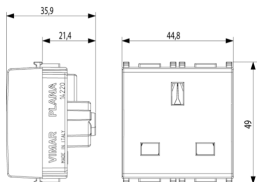

PLANA: 2P+E 13A English SICURY outlet Silver

14220.SL

Wiring devices / Traditional wiring devices / PLANA / Devices

2P+E 13A English SICURY outlet Silver

2P+E 13 A 250 V~ SICURY socket outlet, English standard, Silver - 2 modules

2 - Will be discontinued

20 NR

14219.SL - 2P+E 13A English outlet Silver

3D

- **Class group:** Domestic switching devices
- **Class:** Socket outlet
- **Model:** British Standard
- **Number of units:** 1
- **Number of modules (module system):** 2
- **Number of socket outlets switchable:** 0
- **Imprint/indication:** None
- **Connection type:** Screwed terminal
- **With hinged lid:** No
- **With enhanced contact protection:** Yes
- **Label space/information surface:** Yes
- **Colour:** Silver
- **RAL-number (similar):** 9006
- **Metallic colour:** No
- **Transparent:** No
- **Lockable:** No
- **Eject-mechanism:** No
- **Insulated mounting:** No
- **With function lighting:** No
- **Over voltage protection:** No
- **Fault current protection:** No
- **Mounting method:** Flush-mounted
- **Material:** Plastic
- **Material quality:** Thermoplastic
- **Halogen free:** Yes
- **Surface protection:** Lacquered
- **Surface finishing:** Glossy
- **With loop through function:** No
- **With on/off switch:** No
- **Rotated central insert:** No
- **Nominal current:** 13 A
- **Nominal voltage:** 250 V
- **Frequency:** 50,00 - 60,00 HZ
- **Suitable for degree of protection (IP):** IP20
- **Impact strength:** Other
- **Device width:** 44,80 mm
- **Device height:** 49,00 mm
- **Device depth:** 35,90 mm

- 00. CE Marking - EU
- 37. Marking - Morocco

- 43. UKCA mark - Great Britain
- 99. WEEE Directive ([download](#))

8007352309661
1 NR
5.1x4.3x5.3 [cm]
45.33 [g]

8007352309678
20 NR
26.9x11.6x9 [cm]
988.27 [g]