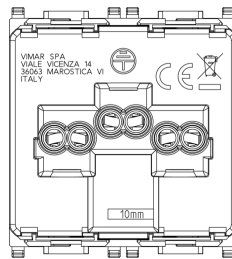

PLANA: 2P+E 13A English SICURY outlet Silver

14220.SL

Wiring devices / Traditional wiring devices / PLANA / Devices

2P+E 13A English SICURY outlet Silver

2P+E 13 A 250 V~ SICURY socket outlet, English standard, Silver - 2 modules

2 - Will be discontinued

20 NR

14219.SL - 2P+E 13A English outlet Silver

3D

- **Class group:** Domestic switching devices
- **Class:** Socket outlet
- **Model:** British Standard
- **Number of units:** 1
- **Number of modules (module system):** 2
- **Number of socket outlets switchable:** 0
- **Imprint/indication:** None
- **Connection type:** Screwed terminal
- **With hinged lid:** No
- **With enhanced contact protection:** Yes
- **Label space/information surface:** Yes
- **Colour:** Silver
- **RAL-number (similar):** 9006
- **Metallic colour:** No
- **Transparent:** No
- **Lockable:** No
- **Eject-mechanism:** No
- **Insulated mounting:** No
- **With function lighting:** No
- **Over voltage protection:** No
- **Fault current protection:** No
- **Mounting method:** Flush-mounted
- **Material:** Plastic
- **Material quality:** Thermoplastic
- **Halogen free:** Yes
- **Surface protection:** Lacquered
- **Surface finishing:** Glossy
- **With loop through function:** No
- **With on/off switch:** No
- **Rotated central insert:** No
- **Nominal current:** 13 A
- **Nominal voltage:** 250 V
- **Frequency:** 50,00 - 60,00 HZ
- **Suitable for degree of protection (IP):** IP20
- **Impact strength:** Other
- **Device width:** 44,80 mm
- **Device height:** 49,00 mm
- **Device depth:** 35,90 mm

- 00. CE Marking - EU
- 37. Marking - Morocco

- 43. UKCA mark - Great Britain
- 99. WEEE Directive ([download](#))

8007352309661
1 NR
5.1x4.3x5.3 [cm]
45.33 [g]

8007352309678
20 NR
26.9x11.6x9 [cm]
988.27 [g]