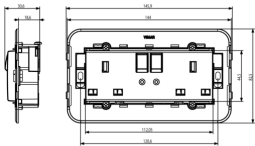

3 - Active

5 NR

- [Multilanguage instructions sheet \(859 kb\)](#)

3D

- **Class group:** Domestic switching devices
- **Class:** Socket outlet
- **Model:** British Standard
- **Number of units:** 2
- **Number of modules (module system):** 3
- **Number of socket outlets switchable:** 2
- **Imprint/indication:** None
- **Connection type:** Screwed terminal
- **With hinged lid:** No
- **With enhanced contact protection:** Yes
- **Label space/information surface:** Yes
- **Colour:** White
- **RAL-number (similar):** 9003
- **Metallic colour:** No
- **Transparent:** No
- **Lockable:** No
- **Eject-mechanism:** No
- **Insulated mounting:** No
- **With function lighting:** No
- **With orientation lighting:** No
- **Over voltage protection:** No
- **Fault current protection:** No
- **With miniature fuse:** No
- **Mounting method:** Flush-mounted
- **Type of fastening:** Mounting with screw
- **Material:** Plastic
- **Material quality:** Thermoplastic
- **Halogen free:** Yes
- **Surface protection:** Untreated
- **Surface finishing:** Glossy
- **With loop through function:** No
- **With on/off switch:** Yes
- **Rotated central insert:** No
- **Nominal current:** 13 A
- **Nominal voltage:** 250 V
- **Frequency:** 50,00 - 60,00 HZ
- **Suitable for degree of protection (IP):** IP20
- **Impact strength:** Other
- **Device width:** 144,00 mm
- **Device height:** 82,50 mm
- **Device depth:** 29,50 mm
- 00. CE Marking - EU
- 08. ASTA - UK
- 10. EAC Eurasian Customs Union
- 30. G-Mark - Gulf Countries ([download](#))
- 37. Marking - Morocco
- 43. UKCA mark - Great Britain
- 92. RoHS UAE
- 99. WEEE Directive ([download](#))

8007352389168
1 NR
8.5x3.5x15 [cm]
161.6 [g]

8007352389175
5 NR
17.5x16.3x9.8 [cm]
892 [g]