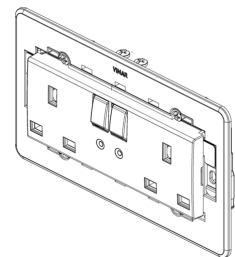

PLANA: Two switch.2P+E 13A English outlet white

14222

Wiring devices / Traditional wiring devices / PLANA / Devices

Two switch.2P+E 13A English outlet white

Two 2P switched 2P+E 13 A 250 V~ SICURY socket outlets, English standard, with built-in frame for British standard mounting boxes, to complete with 5-module British standard cover plate, white

3 - Active

5 NR

- [Multilanguage instructions sheet \(859 kb\)](#)

3D

- **Class group:** Domestic switching devices
- **Class:** Socket outlet
- **Model:** British Standard
- **Number of units:** 2
- **Number of modules (module system):** 3
- **Number of socket outlets switchable:** 2
- **Imprint/indication:** None
- **Connection type:** Screwed terminal
- **With hinged lid:** No
- **With enhanced contact protection:** Yes
- **Label space/information surface:** Yes
- **Colour:** White
- **RAL-number (similar):** 9003
- **Metallic colour:** No
- **Transparent:** No
- **Lockable:** No
- **Eject-mechanism:** No
- **Insulated mounting:** No
- **With function lighting:** No
- **With orientation lighting:** No
- **Over voltage protection:** No
- **Fault current protection:** No
- **With miniature fuse:** No
- **Mounting method:** Flush-mounted
- **Type of fastening:** Mounting with screw
- **Material:** Plastic
- **Material quality:** Thermoplastic
- **Halogen free:** Yes
- **Surface protection:** Untreated
- **Surface finishing:** Glossy
- **With loop through function:** No
- **With on/off switch:** Yes
- **Rotated central insert:** No
- **Nominal current:** 13 A
- **Nominal voltage:** 250 V
- **Frequency:** 50,00 - 60,00 HZ
- **Suitable for degree of protection (IP):** IP20
- **Impact strength:** Other
- **Device width:** 144,00 mm
- **Device height:** 82,50 mm
- **Device depth:** 29,50 mm
- 00. CE Marking - EU
- 08. ASTA - UK
- 10. EAC Eurasian Customs Union
- 30. G-Mark - Gulf Countries ([download](#))
- 37. Marking - Morocco
- 43. UKCA mark - Great Britain
- 92. RoHS UAE
- 99. WEEE Directive ([download](#))