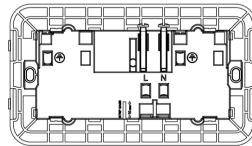

3 - Active

5 NR

- [Multilanguage instructions sheet (859 kb)](#)