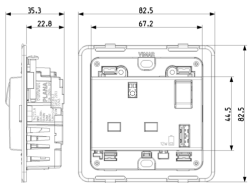

PLANA: 2P+E13ABS socket+red switch +A-USB white

14223.A

Wiring devices / Traditional wiring devices / PLANA / Devices

2P+E13ABS socket+red switch +A-USB white

2P+E 13 A 250 V~ SICURY socket outlet, British standard, supplied by 2P 1-way switch with red sign and A-type USB, with built-in mounting frame for installation in square mounting boxes and 3-module cover plate, British standard, white

3 - Active

1 NR

- [Multilanguage instructions sheet \(1159 kb\)](#)

3D

- **Class group:** Domestic switching devices
- **Class:** Socket outlet
- **With hinged lid:** No
- **Colour:** White
- **RAL-number (similar):** 9003
- **Metallic colour:** No

- **Transparent:** No
- **Material quality:** Thermoplastic
- **Surface finishing:** Glossy
- **Nominal current:** 13 A
- **Device depth:** 35,30 mm

- 00. CE Marking - EU
- 30. G-Mark - Gulf Countries ([download](#))
- 37. Marking - Morocco
- 43. UKCA mark - Great Britain

- 92. RoHS UAE
- 96. Electrotechnical expert ([download](#))
- 99. WEEE Directive ([download](#))

8 007352631557

8007352631557
1 NR
8.5x3.9x8.6 [cm]
156.9 [g]

8 007352631564

8007352631564
10 NR
20.7x18.5x9.6 [cm]
1,668 [g]