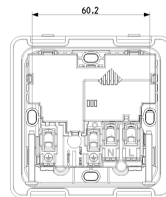

PLANA: 2P+E13ABS socket+red switch +A-USB white

14223.A

Wiring devices / Traditional wiring devices / PLANA / Devices

2P+E13ABS socket+red switch +A-USB white

2P+E 13 A 250 V~ SICURY socket outlet, British standard, supplied by 2P 1-way switch with red sign and A-type USB, with built-in mounting frame for installation in square mounting boxes and 3-module cover plate, British standard, white

3 - Active

1 NR

- [Multilanguage instructions sheet \(1159 kb\)](#)

3D

- **Class group:** Domestic switching devices
- **Class:** Socket outlet
- **With hinged lid:** No
- **Colour:** White
- **RAL-number (similar):** 9003
- **Metallic colour:** No

- **Transparent:** No
- **Material quality:** Thermoplastic
- **Surface finishing:** Glossy
- **Nominal current:** 13 A
- **Device depth:** 35,30 mm

- 00. CE Marking - EU
- 30. G-Mark - Gulf Countries ([download](#))
- 37. Marking - Morocco
- 43. UKCA mark - Great Britain

- 92. RoHS UAE
- 96. Electrotechnical expert ([download](#))
- 99. WEEE Directive ([download](#))

8 007352631557

8007352631557
1 NR
8.5x3.9x8.6 [cm]
156.9 [g]

8 007352631564

8007352631564
10 NR
20.7x18.5x9.6 [cm]
1,668 [g]