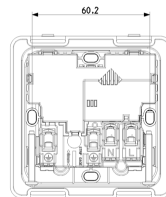

### **2P+E13ABS socket+red switch+C-USB Silver**

2P+E 13 A 250 V~ SICURY socket outlet, British standard, supplied by 2P 1-way switch with red sign and C-type USB, with built-in mounting frame for installation in square mounting boxes and 3-module cover plate, British standard, Silver

3 - Active

10 NR

- [Multilanguage instructions sheet \(1159 kb\)](#)

3D

- **Class group:** Domestic switching devices
- **Class:** Socket outlet
- **Colour:** Silver
- **RAL-number (similar):** 9006
- **Transparent:** No

- 43. UKCA mark - Great Britain
- 96. Electrotechnical expert ([download](#))
- 99. WEEE Directive ([download](#))

8007352631892  
1 NR  
8.5x3.9x8.6 [cm]  
156.9 [g]

8007352631908  
10 NR  
20.7x18.5x9.6 [cm]  
1,668 [g]