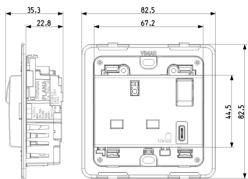

- [Multilanguage instructions sheet (1159 kb)](#)