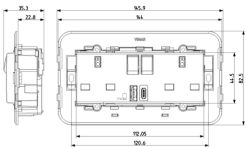

PLANA: 2 2P+E13ABS socket+red switch+A/C-USB S

14224.AC.SL

Wiring devices / Traditional wiring devices / PLANA / Devices

2 2P+E13ABS socket+red switch+A/C-USB S

Two 2P+E 13 A 250 V~ SICURY socket outlets, British standard, supplied by two 2P 1-way switches with red sign, one A-type and C-Type USBs, with built-in mounting frame for installation in square mounting boxes and 5-module cover plate, British standard, Silver

3 - Active

1 NR

- [Multilanguage instructions sheet \(1026 kb\)](#)

3D

- **Class group:** Domestic switching devices
- **Class:** Socket outlet
- **With hinged lid:** No
- **Colour:** Silver
- **RAL-number (similar):** 9006
- **Metallic colour:** No

- **Transparent:** No
- **Material quality:** Thermoplastic
- **Surface protection:** Lacquered
- **Surface finishing:** Glossy
- **Nominal current:** 13 A
- **Device depth:** 35,30 mm

- 00. CE Marking - EU
- 30. G-Mark - Gulf Countries ([download](#))
- 37. Marking - Morocco

- 43. UKCA mark - Great Britain
- 99. WEEE Directive ([download](#))

8007352632189
1 NR
15.2x8.5x4 [cm]
215 [g]

8007352632196
5 NR
20.5x16x9.4 [cm]
1,159 [g]

8007352650466
30 NR
39x29.5x22 [cm]
7,444 [g]