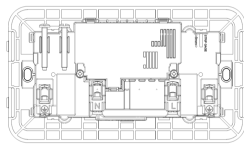

PLANA: 2 2P+E13ABS socket+red switch+A/C-USB S

14224.AC.SL

Wiring devices / Traditional wiring devices / PLANA / Devices

2 2P+E13ABS socket+red switch+A/C-USB S

Two 2P+E 13 A 250 V~ SICURY socket outlets, British standard, supplied by two 2P 1-way switches with red sign, one A-type and C-Type USBs, with built-in mounting frame for installation in square mounting boxes and 5-module cover plate, British standard, Silver

3 - Active

1 NR

- [Multilanguage instructions sheet \(1026 kb\)](#)

3D

- **Class group:** Domestic switching devices
- **Class:** Socket outlet
- **With hinged lid:** No
- **Colour:** Silver
- **RAL-number (similar):** 9006
- **Metallic colour:** No

- 43. UKCA mark - Great Britain
- 99. WEEE Directive ([download](#))

8007352632189
1 NR
15.2x8.5x4 [cm]
215 [g]

8007352632196
5 NR
20.5x16x9.4 [cm]
1,159 [g]

8007352650466
30 NR
39x29.5x22 [cm]
7,444 [g]