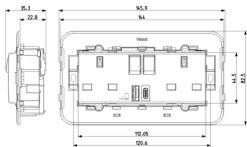

PLANA: 2x2P+E13ABS socket+red sw.+A/C USB white

14224.AC

Wiring devices / Traditional wiring devices / PLANA / Devices

2x2P+E13ABS socket+red sw.+A/C USB white

Two 2P+E 13 A 250 V~ SICURY socket outlets, British standard, supplied by two 2P 1-way switches with red sign, one A-type and C-Type USBs, with built-in mounting frame for installation in square mounting boxes and 5-module cover plate, British standard, white

3 - Active

1 NR

- [Multilanguage instructions sheet \(1026 kb\)](#)

3D

- **Class group:** Domestic switching devices
- **Class:** Socket outlet
- **With hinged lid:** No
- **Colour:** White
- **RAL-number (similar):** 9003
- **Metallic colour:** No

- **Transparent:** No
- **Material quality:** Thermoplastic
- **Surface finishing:** Glossy
- **Nominal current:** 13 A
- **Device depth:** 35,30 mm

- 00. CE Marking - EU
- 30. G-Mark - Gulf Countries ([download](#))
- 37. Marking - Morocco

- 43. UKCA mark - Great Britain
- 92. RoHS UAE
- 99. WEEE Directive ([download](#))

8007352632165
1 NR
15.2x8.5x4 [cm]
215 [g]

8007352632172
5 NR
20.5x16x9.4 [cm]
1,159 [g]

8007352650459
30 NR
39x29.5x22 [cm]
7,444 [g]