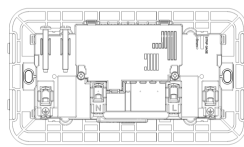

PLANA: 2x2P+E13ABS socket+red sw.+A/C USB white

14224.AC

Wiring devices / Traditional wiring devices / PLANA / Devices

2x2P+E13ABS socket+red sw.+A/C USB white

Two 2P+E 13 A 250 V~ SICURY socket outlets, British standard, supplied by two 2P 1-way switches with red sign, one A-type and C-Type USBs, with built-in mounting frame for installation in square mounting boxes and 5-module cover plate, British standard, white

3 - Active

1 NR

- [Multilanguage instructions sheet \(1026 kb\)](#)

3D

- **Class group:** Domestic switching devices
- **Class:** Socket outlet
- **With hinged lid:** No
- **Colour:** White
- **RAL-number (similar):** 9003
- **Metallic colour:** No

- 43. UKCA mark - Great Britain
- 92. RoHS UAE
- 99. WEEE Directive ([download](#))

8007352632165
1 NR
15.2x8.5x4 [cm]
215 [g]

8007352632172
5 NR
20.5x16x9.4 [cm]
1,159 [g]

8007352650459
30 NR
39x29.5x22 [cm]
7,444 [g]