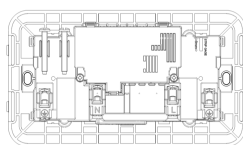

PLANA: 2 2P+E13ABS socket+red switch+C/C-USb Si

14224.CC.SL

Wiring devices / Traditional wiring devices / PLANA / Devices

2 2P+E13ABS socket+red switch+C/C-USb Si

Two 2P+E 13 A 250 V~ SICURY socket outlets, British standard, supplied by two 2P 1-way switches with red sign, two C-type USB, with built-in mounting frame for installation in square mounting boxes and 5-module cover plate, British standard, Silver

3 - Active

5 NR

- [Multilanguage instructions sheet \(1026 kb\)](#)

3D

- **Class group:** Domestic switching devices
- **Class:** Socket outlet
- **Colour:** Silver
- **RAL-number (similar):** 9006
- **Transparent:** No

- 43. UKCA mark - Great Britain
- 99. WEEE Directive ([download](#))

8007352632943
1 NR
15.2x8.5x4 [cm]
215 [g]

8007352632950
5 NR
20.5x16x9.4 [cm]
1,159 [g]

8007352650930
30 NR
39x29.5x22 [cm]
7,444 [g]