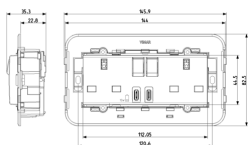

PLANA: 2 2P+E13ABS socket+red switch+C/C-USb Si

14224.CC.SL

Wiring devices / Traditional wiring devices / PLANA / Devices

2 2P+E13ABS socket+red switch+C/C-USb Si

Two 2P+E 13 A 250 V~ SICURY socket outlets, British standard, supplied by two 2P 1-way switches with red sign, two C-type USB, with built-in mounting frame for installation in square mounting boxes and 5-module cover plate, British standard, Silver

3 - Active

5 NR

- [Multilanguage instructions sheet \(1026 kb\)](#)

3D

- **Class group:** Domestic switching devices
- **Class:** Socket outlet
- **Colour:** Silver
- **RAL-number (similar):** 9006
- **Transparent:** No

- **Material quality:** Thermoplastic
- **Surface protection:** Lacquered
- **Surface finishing:** Glossy
- **Nominal current:** 13 A
- **Device depth:** 35,30 mm

- 00. CE Marking - EU
- 30. G-Mark - Gulf Countries ([download](#))
- 37. Marking - Morocco

- 43. UKCA mark - Great Britain
- 99. WEEE Directive ([download](#))

8007352632943
1 NR
15.2x8.5x4 [cm]
215 [g]

8007352632950
5 NR
20.5x16x9.4 [cm]
1,159 [g]

8007352650930
30 NR
39x29.5x22 [cm]
7,444 [g]