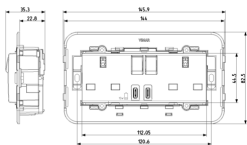

PLANA: 2 2P+E13ABS socket+red switch+C/C- USB w

14224.CC

Wiring devices / Traditional wiring devices / PLANA / Devices

2 2P+E13ABS socket+red switch+C/C- USB w

Two 2P+E 13 A 250 V~ SICURY socket outlets, British standard, supplied by two 2P 1-way switches with red sign, two C-type USB, with built-in mounting frame for installation in square mounting boxes and 5-module cover plate, British standard, white

3 - Active

5 NR

- [Multilanguage instructions sheet \(1026 kb\)](#)

3D

- **Class group:** Domestic switching devices
- **Class:** Socket outlet
- **Colour:** White
- **RAL-number (similar):** 9003
- **Transparent:** No

- **Material quality:** Thermoplastic
- **Surface finishing:** Glossy
- **Nominal current:** 13 A
- **Device depth:** 35,30 mm

- 00. CE Marking - EU
- 30. G-Mark - Gulf Countries ([download](#))
- 37. Marking - Morocco

- 43. UKCA mark - Great Britain
- 99. WEEE Directive ([download](#))

8007352632929
1 NR
15.2x8.5x4 [cm]
215 [g]

8007352632936
5 NR
20.5x16x9.4 [cm]
1,159 [g]

8007352650923
30 NR
39x29.5x22 [cm]
7,444 [g]