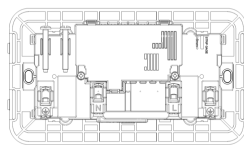

PLANA: 2 2P+E13ABS socket+red switch+C/C- USB w

14224.CC

Wiring devices / Traditional wiring devices / PLANA / Devices

2 2P+E13ABS socket+red switch+C/C- USB w

Two 2P+E 13 A 250 V~ SICURY socket outlets, British standard, supplied by two 2P 1-way switches with red sign, two C-type USB, with built-in mounting frame for installation in square mounting boxes and 5-module cover plate, British standard, white

3 - Active

5 NR

- [Multilanguage instructions sheet \(1026 kb\)](#)

3D

- **Class group:** Domestic switching devices
- **Class:** Socket outlet
- **Colour:** White
- **RAL-number (similar):** 9003
- **Transparent:** No

- 43. UKCA mark - Great Britain
- 99. WEEE Directive ([download](#))

8007352632929
1 NR
15.2x8.5x4 [cm]
215 [g]

8007352632936
5 NR
20.5x16x9.4 [cm]
1,159 [g]

8007352650923
30 NR
39x29.5x22 [cm]
7,444 [g]