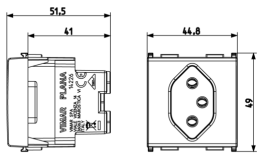

PLANA: 2P+E 10A Swiss 13 type outlet Silver

14226.SL

Wiring devices / Traditional wiring devices / PLANA / Devices

2P+E 10A Swiss 13 type outlet Silver

2P+E 10 A 250 V~ socket outlet, Swiss standard, 13 type, Silver - 2 modules

3 - Active

20 NR

3D

- **Class group:** Domestic switching devices
- **Class:** Socket outlet
- **Model:** Swiss norm type 13
- **Number of units:** 1
- **Number of modules (module system):** 2
- **Number of socket outlets switchable:** 0
- **Imprint/indication:** None
- **Connection type:** Screwed terminal
- **With hinged lid:** No
- **With enhanced contact protection:** No
- **Label space/information surface:** Yes
- **Colour:** Silver
- **RAL-number (similar):** 9006
- **Metallic colour:** No
- **Transparent:** No
- **Lockable:** No
- **Eject-mechanism:** No
- **Insulated mounting:** No
- **With function lighting:** No
- **Over voltage protection:** No
- **Fault current protection:** No
- **Mounting method:** Flush-mounted
- **Material:** Plastic
- **Material quality:** Thermoplastic
- **Halogen free:** Yes
- **Surface protection:** Lacquered
- **Surface finishing:** Glossy
- **With loop through function:** No
- **With on/off switch:** No
- **Rotated central insert:** No
- **Nominal current:** 10 A
- **Nominal voltage:** 250 V
- **Frequency:** 50,00 - 60,00 HZ
- **Suitable for degree of protection (IP):** IP20
- **Impact strength:** Other
- **Device width:** 44,80 mm
- **Device height:** 49,00 mm
- **Device depth:** 51,50 mm
- 00. CE Marking - EU
- 05. SEV - Switzerland ([download](#))
- 10. EAC Eurasian Customs Union
- 37. Marking - Morocco
- 99. WEEE Directive ([download](#))

8 007352 309708

8007352309708
1 NR
6x5.4x5.3 [cm]
44.5 [g]

8 007352 309715

8007352309715
20 NR
28.1x13.1x11.3 [cm]
993.8 [g]