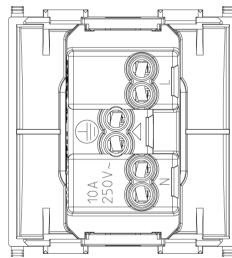

PLANA: 2P+E 10A Swiss 13 type outlet Silver

14226.SL

Wiring devices / Traditional wiring devices / PLANA / Devices

2P+E 10A Swiss 13 type outlet Silver

2P+E 10 A 250 V~ socket outlet, Swiss standard, 13 type, Silver - 2 modules

3 - Active

20 NR

3D

- **Class group:** Domestic switching devices
- **Class:** Socket outlet
- **Model:** Swiss norm type 13
- **Number of units:** 1
- **Number of modules (module system):** 2
- **Number of socket outlets switchable:** 0
- **Imprint/indication:** None
- **Connection type:** Screwed terminal
- **With hinged lid:** No
- **With enhanced contact protection:** No
- **Label space/information surface:** Yes
- **Colour:** Silver
- **RAL-number (similar):** 9006
- **Metallic colour:** No
- **Transparent:** No
- **Lockable:** No
- **Eject-mechanism:** No
- **Insulated mounting:** No
- **With function lighting:** No
- **Over voltage protection:** No
- **Fault current protection:** No
- **Mounting method:** Flush-mounted
- **Material:** Plastic
- **Material quality:** Thermoplastic
- **Halogen free:** Yes
- **Surface protection:** Lacquered
- **Surface finishing:** Glossy
- **With loop through function:** No
- **With on/off switch:** No
- **Rotated central insert:** No
- **Nominal current:** 10 A
- **Nominal voltage:** 250 V
- **Frequency:** 50,00 - 60,00 HZ
- **Suitable for degree of protection (IP):** IP20
- **Impact strength:** Other
- **Device width:** 44,80 mm
- **Device height:** 49,00 mm
- **Device depth:** 51,50 mm
- 00. CE Marking - EU
- 05. SEV - Switzerland ([download](#))
- 10. EAC Eurasian Customs Union
- 37. Marking - Morocco
- 99. WEEE Directive ([download](#))

8 007352 309708

8007352309708
1 NR
6x5.4x5.3 [cm]
44.5 [g]

8 007352 309715

8007352309715
20 NR
28.1x13.1x11.3 [cm]
993.8 [g]