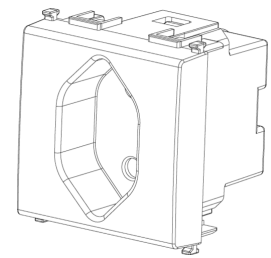

PLANA: 2P+E 10A Swiss 13 type outlet Silver

14226.SL

Wiring devices / Traditional wiring devices / PLANA / Devices

2P+E 10A Swiss 13 type outlet Silver

2P+E 10 A 250 V~ socket outlet, Swiss standard, 13 type, Silver - 2 modules

3 - Active

20 NR

3D

- **Class group:** Domestic switching devices
- **Class:** Socket outlet
- **Model:** Swiss norm type 13
- **Number of units:** 1
- **Number of modules (module system):** 2
- **Number of socket outlets switchable:** 0
- **Imprint/indication:** None
- **Connection type:** Screwed terminal
- **With hinged lid:** No
- **With enhanced contact protection:** No
- **Label space/information surface:** Yes
- **Colour:** Silver
- **RAL-number (similar):** 9006
- **Metallic colour:** No
- **Transparent:** No
- **Lockable:** No
- **Eject-mechanism:** No
- **Insulated mounting:** No
- **With function lighting:** No
- **Over voltage protection:** No
- **Fault current protection:** No
- **Mounting method:** Flush-mounted
- **Material:** Plastic
- **Material quality:** Thermoplastic
- **Halogen free:** Yes
- **Surface protection:** Lacquered
- **Surface finishing:** Glossy
- **With loop through function:** No
- **With on/off switch:** No
- **Rotated central insert:** No
- **Nominal current:** 10 A
- **Nominal voltage:** 250 V
- **Frequency:** 50,00 - 60,00 HZ
- **Suitable for degree of protection (IP):** IP20
- **Impact strength:** Other
- **Device width:** 44,80 mm
- **Device height:** 49,00 mm
- **Device depth:** 51,50 mm
- 00. CE Marking - EU
- 05. SEV - Switzerland ([download](#))
- 10. EAC Eurasian Customs Union
- 37. Marking - Morocco
- 99. WEEE Directive ([download](#))

8 007352 309708

8007352309708
1 NR
6x5.4x5.3 [cm]
44.5 [g]

8 007352 309715

8007352309715
20 NR
28.1x13.1x11.3 [cm]
993.8 [g]