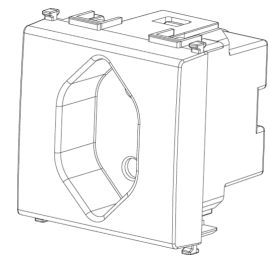

PLANA: 2P+E 10A Swiss 13 type outlet white

14226

Wiring devices / Traditional wiring devices / PLANA / Devices

2P+E 10A Swiss 13 type outlet white

2P+E 10 A 250 V~ socket outlet, Swiss standard, 13 type, white - 2 modules

3 - Active

20 NR

3D

- **Class group:** Domestic switching devices
- **Class:** Socket outlet
- **Model:** Swiss norm type 13
- **Number of units:** 1
- **Number of modules (module system):** 2
- **Number of socket outlets switchable:** 0
- **Imprint/indication:** None
- **Connection type:** Screwed terminal
- **With hinged lid:** No
- **With enhanced contact protection:** No
- **Label space/information surface:** Yes
- **Colour:** White
- **RAL-number (similar):** 9003
- **Metallic colour:** No
- **Transparent:** No
- **Lockable:** No
- **Eject-mechanism:** No
- **Insulated mounting:** No
- **With function lighting:** No
- **Over voltage protection:** No
- **Fault current protection:** No
- **Mounting method:** Flush-mounted
- **Material:** Plastic
- **Material quality:** Thermoplastic
- **Halogen free:** Yes
- **Surface protection:** Untreated
- **Surface finishing:** Glossy
- **With loop through function:** No
- **With on/off switch:** No
- **Rotated central insert:** No
- **Nominal current:** 10 A
- **Nominal voltage:** 250 V
- **Frequency:** 50,00 - 60,00 HZ
- **Suitable for degree of protection (IP):** IP20
- **Impact strength:** Other
- **Device width:** 44,80 mm
- **Device height:** 49,00 mm
- **Device depth:** 51,50 mm
- 00. CE Marking - EU
- 05. SEV - Switzerland ([download](#))
- 10. EAC Eurasian Customs Union
- 37. Marking - Morocco
- 99. WEEE Directive ([download](#))

8007352122444
1 NR
6x5.4x5.3 [cm]
43.8 [g]

8007352122451
20 NR
28.1x13.1x11.3 [cm]
990.13 [g]

8007352637306
240 NR
59.5x38.5x26.5 [cm]
12,182.4 [g]