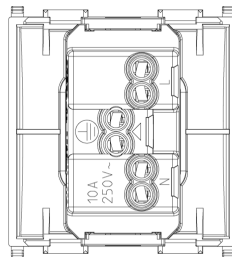

PLANA: 2P+E 10A Swiss 13 type outlet white

14226

Wiring devices / Traditional wiring devices / PLANA / Devices

2P+E 10A Swiss 13 type outlet white

2P+E 10 A 250 V~ socket outlet, Swiss standard, 13 type, white - 2 modules

3 - Active

20 NR

3D

- **Class group:** Domestic switching devices
- **Class:** Socket outlet
- **Model:** Swiss norm type 13
- **Number of units:** 1
- **Number of modules (module system):** 2
- **Number of socket outlets switchable:** 0
- **Imprint/indication:** None
- **Connection type:** Screwed terminal
- **With hinged lid:** No
- **With enhanced contact protection:** No
- **Label space/information surface:** Yes
- **Colour:** White
- **RAL-number (similar):** 9003
- **Metallic colour:** No
- **Transparent:** No
- **Lockable:** No
- **Eject-mechanism:** No
- **Insulated mounting:** No
- **With function lighting:** No
- **Over voltage protection:** No
- **Fault current protection:** No
- **Mounting method:** Flush-mounted
- **Material:** Plastic
- **Material quality:** Thermoplastic
- **Halogen free:** Yes
- **Surface protection:** Untreated
- **Surface finishing:** Glossy
- **With loop through function:** No
- **With on/off switch:** No
- **Rotated central insert:** No
- **Nominal current:** 10 A
- **Nominal voltage:** 250 V
- **Frequency:** 50,00 - 60,00 HZ
- **Suitable for degree of protection (IP):** IP20
- **Impact strength:** Other
- **Device width:** 44,80 mm
- **Device height:** 49,00 mm
- **Device depth:** 51,50 mm
- 00. CE Marking - EU
- 05. SEV - Switzerland ([download](#))
- 10. EAC Eurasian Customs Union
- 37. Marking - Morocco
- 99. WEEE Directive ([download](#))

8007352122444
1 NR
6x5.4x5.3 [cm]
43.8 [g]

8007352122451
20 NR
28.1x13.1x11.3 [cm]
990.13 [g]

8007352637306
240 NR
59.5x38.5x26.5 [cm]
12,182.4 [g]