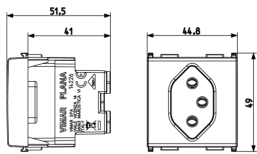

PLANA: 2P+E 10A Swiss 13 type outlet white

14226

Wiring devices / Traditional wiring devices / PLANA / Devices

2P+E 10A Swiss 13 type outlet white

2P+E 10 A 250 V~ socket outlet, Swiss standard, 13 type, white - 2 modules

3 - Active

20 NR

3D

- **Class group:** Domestic switching devices
- **Class:** Socket outlet
- **Model:** Swiss norm type 13
- **Number of units:** 1
- **Number of modules (module system):** 2
- **Number of socket outlets switchable:** 0
- **Imprint/indication:** None
- **Connection type:** Screwed terminal
- **With hinged lid:** No
- **With enhanced contact protection:** No
- **Label space/information surface:** Yes
- **Colour:** White
- **RAL-number (similar):** 9003
- **Metallic colour:** No
- **Transparent:** No
- **Lockable:** No
- **Eject-mechanism:** No
- **Insulated mounting:** No
- **With function lighting:** No
- **Over voltage protection:** No
- **Fault current protection:** No
- **Mounting method:** Flush-mounted
- **Material:** Plastic
- **Material quality:** Thermoplastic
- **Halogen free:** Yes
- **Surface protection:** Untreated
- **Surface finishing:** Glossy
- **With loop through function:** No
- **With on/off switch:** No
- **Rotated central insert:** No
- **Nominal current:** 10 A
- **Nominal voltage:** 250 V
- **Frequency:** 50,00 - 60,00 HZ
- **Suitable for degree of protection (IP):** IP20
- **Impact strength:** Other
- **Device width:** 44,80 mm
- **Device height:** 49,00 mm
- **Device depth:** 51,50 mm
- 00. CE Marking - EU
- 05. SEV - Switzerland ([download](#))
- 10. EAC Eurasian Customs Union
- 37. Marking - Morocco
- 99. WEEE Directive ([download](#))

8007352122444
1 NR
6x5.4x5.3 [cm]
43.8 [g]

8007352122451
20 NR
28.1x13.1x11.3 [cm]
990.13 [g]

8007352637306
240 NR
59.5x38.5x26.5 [cm]
12,182.4 [g]