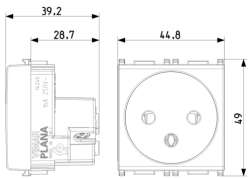

3 - Active

1 NR

3D

- **Class group:** Domestic switching devices
- **Class:** Socket outlet
- **Model:** Other
- **Number of units:** 1
- **Number of modules (module system):** 2
- **Number of socket outlets switchable:** 0
- **Imprint/indication:** None
- **Connection type:** Screwed terminal
- **With hinged lid:** No
- **With enhanced contact protection:** Yes
- **Label space/information surface:** Yes
- **Colour:** Silver
- **RAL-number (similar):** 9006
- **Metallic colour:** No
- **Transparent:** No
- **Lockable:** No
- **Eject-mechanism:** No
- **Insulated mounting:** No
- **With function lighting:** No
- **Over voltage protection:** No
- **Fault current protection:** No
- **Mounting method:** Flush-mounted
- **Material:** Plastic
- **Material quality:** Thermoplastic
- **Halogen free:** Yes
- **Surface protection:** Lacquered
- **Surface finishing:** Glossy
- **With loop through function:** No
- **With on/off switch:** No
- **Rotated central insert:** No
- **Nominal current:** 16 A
- **Nominal voltage:** 250 V
- **Frequency:** 50,00 - 60,00 HZ
- **Suitable for degree of protection (IP):** IP20
- **Impact strength:** Other
- **Device width:** 44,80 mm
- **Device height:** 49,00 mm
- **Device depth:** 39,20 mm

• 10. EAC Eurasian Customs Union

• 37. Marking - Morocco

8007352408128
1 NR
5.1x4.3x5.3 [cm]
41.83 [g]

8007352408135
20 NR
26.9x11.6x9 [cm]
917.2 [g]

8007352634893
240 NR
38x28.5x35.5 [cm]
11,546 [g]

Vimar