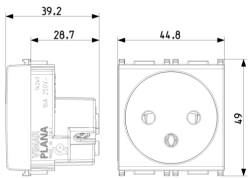

3 - Active

20 NR

3D

- **Class group:** Domestic switching devices
- **Class:** Socket outlet
- **Model:** Other
- **Number of units:** 1
- **Number of modules (module system):** 2
- **Number of socket outlets switchable:** 0
- **Imprint/indication:** None
- **Connection type:** Screwed terminal
- **With hinged lid:** No
- **With enhanced contact protection:** Yes
- **Label space/information surface:** Yes
- **Colour:** White
- **RAL-number (similar):** 9003
- **Metallic colour:** No
- **Transparent:** No
- **Lockable:** No
- **Eject-mechanism:** No
- **Insulated mounting:** No
- **With function lighting:** No
- **Over voltage protection:** No
- **Fault current protection:** No
- **Mounting method:** Flush-mounted
- **Material:** Plastic
- **Material quality:** Thermoplastic
- **Halogen free:** Yes
- **Surface protection:** Untreated
- **Surface finishing:** Glossy
- **With loop through function:** No
- **With on/off switch:** No
- **Rotated central insert:** No
- **Nominal current:** 16 A
- **Nominal voltage:** 250 V
- **Frequency:** 50,00 - 60,00 HZ
- **Suitable for degree of protection (IP):** IP20
- **Impact strength:** Other
- **Device width:** 44,80 mm
- **Device height:** 49,00 mm
- **Device depth:** 39,20 mm

• 10. EAC Eurasian Customs Union

• 37. Marking - Morocco

8007352408104
1 NR
5.1x4.3x5.3 [cm]
41.83 [g]

8007352408111
20 NR
26.9x11.6x9 [cm]
917.2 [g]

8007352420007
240 NR
38x28.5x35.5 [cm]
11,680 [g]

Vimar