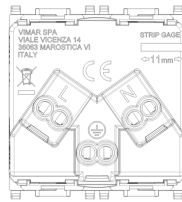

PLANA: 2P+E 16A Israeli SICURY outlet white

14240

Wiring devices / Traditional wiring devices / PLANA / Devices

2P+E 16A Israeli SICURY outlet white

2P+E 16 A 250 V~ SICURY socket outlet, Israeli standard, white - 2 modules

3 - Active

20 NR

3D

- **Class group:** Domestic switching devices
- **Class:** Socket outlet
- **Model:** Other
- **Number of units:** 1
- **Number of modules (module system):** 2
- **Number of socket outlets switchable:** 0
- **Imprint/indication:** None
- **Connection type:** Screwed terminal
- **With hinged lid:** No
- **With enhanced contact protection:** Yes
- **Label space/information surface:** Yes
- **Colour:** White
- **RAL-number (similar):** 9003
- **Metallic colour:** No
- **Transparent:** No
- **Lockable:** No
- **Eject-mechanism:** No
- **Insulated mounting:** No
- **With function lighting:** No
- **Over voltage protection:** No
- **Fault current protection:** No
- **Mounting method:** Flush-mounted
- **Material:** Plastic
- **Material quality:** Thermoplastic
- **Halogen free:** Yes
- **Surface protection:** Untreated
- **Surface finishing:** Glossy
- **With loop through function:** No
- **With on/off switch:** No
- **Rotated central insert:** No
- **Nominal current:** 16 A
- **Nominal voltage:** 250 V
- **Frequency:** 50,00 - 60,00 HZ
- **Suitable for degree of protection (IP):** IP20
- **Impact strength:** Other
- **Device width:** 44,80 mm
- **Device height:** 49,00 mm
- **Device depth:** 39,20 mm

• 10. EAC Eurasian Customs Union

• 37. Marking - Morocco

8007352408104
1 NR
5.1x4.3x5.3 [cm]
41.83 [g]

8007352408111
20 NR
26.9x11.6x9 [cm]
917.2 [g]

8007352420007
240 NR
38x28.5x35.5 [cm]
11,680 [g]

Vimar