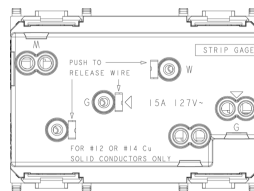

PLANA: Two 2P+E 15A 127V USA outlets Silver

14246.SL

Wiring devices / Traditional wiring devices / PLANA / Devices

Two 2P+E 15A 127V USA outlets Silver

Double 2P+E 15 A 127 V~ socket outlet, American and Saudi Arabian standards, Silver - 3 modules

3 - Active

20 NR

3D

- **Class group:** Domestic switching devices
- **Class:** Socket outlet
- **Number of units:** 2
- **Number of modules (module system):** 3
- **Number of socket outlets switchable:** 0
- **Imprint/indication:** None
- **Connection type:** Screwed terminal
- **With hinged lid:** No
- **With enhanced contact protection:** No
- **Label space/information surface:** Yes
- **Colour:** Silver
- **RAL-number (similar):** 9006
- **Metallic colour:** No
- **Transparent:** No
- **Lockable:** No
- **Eject-mechanism:** No
- **Insulated mounting:** No
- **With function lighting:** No
- **Over voltage protection:** No

- 00. CE Marking - EU
- 10. EAC Eurasian Customs Union
- 29. QCERT - Colombia ([download](#))

- **Fault current protection:** No
- **Mounting method:** Flush-mounted
- **Material:** Plastic
- **Material quality:** Thermoplastic
- **Halogen free:** Yes
- **Surface protection:** Lacquered
- **Surface finishing:** Glossy
- **With loop through function:** No
- **With on/off switch:** No
- **Rotated central insert:** No
- **Nominal current:** 15 A
- **Nominal voltage:** 127 V
- **Frequency:** 50,00 - 60,00 HZ
- **Suitable for degree of protection (IP):** IP20
- **Impact strength:** Other
- **Device width:** 67,30 mm
- **Device height:** 49,00 mm
- **Device depth:** 35,50 mm

- 37. Marking - Morocco
- 96. Electrotechnical expert ([download](#))
- 99. WEEE Directive ([download](#))

8007352309807
1 NR
5.3x3.9x7.6 [cm]
57.33 [g]

8007352309814
20 NR
28.1x13.1x11.3 [cm]
1,262.87 [g]