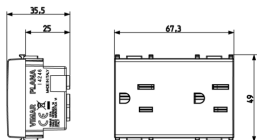

PLANA: Two 2P+E 15A 127V USA outlets Silver

14246.SL

Wiring devices / Traditional wiring devices / PLANA / Devices

Two 2P+E 15A 127V USA outlets Silver

Double 2P+E 15 A 127 V~ socket outlet, American and Saudi Arabian standards, Silver - 3 modules

3 - Active

20 NR

3D

- **Class group:** Domestic switching devices
- **Class:** Socket outlet
- **Number of units:** 2
- **Number of modules (module system):** 3
- **Number of socket outlets switchable:** 0
- **Imprint/indication:** None
- **Connection type:** Screwed terminal
- **With hinged lid:** No
- **With enhanced contact protection:** No
- **Label space/information surface:** Yes
- **Colour:** Silver
- **RAL-number (similar):** 9006
- **Metallic colour:** No
- **Transparent:** No
- **Lockable:** No
- **Eject-mechanism:** No
- **Insulated mounting:** No
- **With function lighting:** No
- **Over voltage protection:** No

- 00. CE Marking - EU
- 10. EAC Eurasian Customs Union
- 29. QCERT - Colombia ([download](#))

- **Fault current protection:** No
- **Mounting method:** Flush-mounted
- **Material:** Plastic
- **Material quality:** Thermoplastic
- **Halogen free:** Yes
- **Surface protection:** Lacquered
- **Surface finishing:** Glossy
- **With loop through function:** No
- **With on/off switch:** No
- **Rotated central insert:** No
- **Nominal current:** 15 A
- **Nominal voltage:** 127 V
- **Frequency:** 50,00 - 60,00 HZ
- **Suitable for degree of protection (IP):** IP20
- **Impact strength:** Other
- **Device width:** 67,30 mm
- **Device height:** 49,00 mm
- **Device depth:** 35,50 mm

- 37. Marking - Morocco
- 96. Electrotechnical expert ([download](#))
- 99. WEEE Directive ([download](#))

8007352309807
1 NR
5.3x3.9x7.6 [cm]
57.33 [g]

8007352309814
20 NR
28.1x13.1x11.3 [cm]
1,262.87 [g]