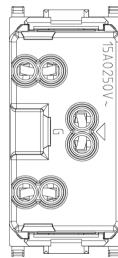

PLANA: 2P+E 15A American outlet white

14247

Wiring devices / Traditional wiring devices / PLANA / Devices

2P+E 15A American outlet white

2P+E 15 A 250 V~ socket outlet, American standard, white

3 - Active

20 NR

3D

- **Class group:** Domestic switching devices
- **Class:** Socket outlet
- **Number of units:** 1
- **Number of modules (module system):** 1
- **Number of socket outlets switchable:** 0
- **Imprint/indication:** None
- **Connection type:** Screwed terminal
- **With hinged lid:** No
- **With enhanced contact protection:** No
- **Label space/information surface:** Yes
- **Colour:** White
- **RAL-number (similar):** 9003
- **Metallic colour:** No
- **Transparent:** No
- **Lockable:** No
- **Eject-mechanism:** No
- **Insulated mounting:** No
- **With function lighting:** No
- **Over voltage protection:** No

- **Fault current protection:** No
- **Mounting method:** Flush-mounted
- **Material:** Plastic
- **Material quality:** Thermoplastic
- **Halogen free:** Yes
- **Surface protection:** Untreated
- **Surface finishing:** Glossy
- **With loop through function:** No
- **With on/off switch:** No
- **Rotated central insert:** No
- **Nominal current:** 15 A
- **Nominal voltage:** 250 V
- **Frequency:** 50,00 - 60,00 HZ
- **Suitable for degree of protection (IP):** IP20
- **Impact strength:** Other
- **Device width:** 22,30 mm
- **Device height:** 49,00 mm
- **Device depth:** 36,90 mm

- 00. CE Marking - EU
- 10. EAC Eurasian Customs Union

- 37. Marking - Morocco
- 99. WEEE Directive ([download](#))

8 007352130111
 1 NR
 4.1x2.8x5.3 [cm]
 28.21 [g]

8 007352130128
 20 NR
 21.4x11.6x6 [cm]
 624.13 [g]