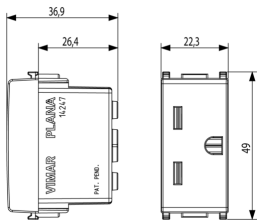

3D

- **Class group:** Domestic switching devices
- **Class:** Socket outlet
- **Number of units:** 1
- **Number of modules (module system):** 1
- **Number of socket outlets switchable:** 0
- **Imprint/indication:** None
- **Connection type:** Screwed terminal
- **With hinged lid:** No
- **With enhanced contact protection:** No
- **Label space/information surface:** Yes
- **Colour:** White
- **RAL-number (similar):** 9003
- **Metallic colour:** No
- **Transparent:** No
- **Lockable:** No
- **Eject-mechanism:** No
- **Insulated mounting:** No
- **With function lighting:** No
- **Over voltage protection:** No

- **Fault current protection:** No
- **Mounting method:** Flush-mounted
- **Material:** Plastic
- **Material quality:** Thermoplastic
- **Halogen free:** Yes
- **Surface protection:** Untreated
- **Surface finishing:** Glossy
- **With loop through function:** No
- **With on/off switch:** No
- **Rotated central insert:** No
- **Nominal current:** 15 A
- **Nominal voltage:** 250 V
- **Frequency:** 50,00 - 60,00 HZ
- **Suitable for degree of protection (IP):** IP20
- **Impact strength:** Other
- **Device width:** 22,30 mm
- **Device height:** 49,00 mm
- **Device depth:** 36,90 mm

- 00. CE Marking - EU
- 10. EAC Eurasian Customs Union

- 37. Marking - Morocco
- 99. WEEE Directive ([download](#))

8 007352130111
 1 NR
 4.1x2.8x5.3 [cm]
 28.21 [g]

8 007352130128
 20 NR
 21.4x11.6x6 [cm]
 624.13 [g]