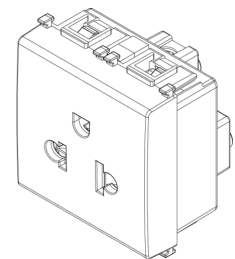

## PLANA: 2P+E 16A USA+EU SICURY outlet white

**14248**

Wiring devices / Traditional wiring devices / PLANA / Devices

### **2P+E 16A USA+EU SICURY outlet white**

2P+E 16 A 250 V~ SICURY socket outlet, polarized Euro-American standard, white - 2 modules

3 - Active

20 NR

3D

- **Class group:** Domestic switching devices
- **Class:** Socket outlet
- **Model:** Other
- **Number of units:** 1
- **Number of modules (module system):** 2
- **Number of socket outlets switchable:** 0
- **Imprint/indication:** None
- **Connection type:** Screwed terminal
- **With hinged lid:** No
- **With enhanced contact protection:** Yes
- **Label space/information surface:** Yes
- **Colour:** White
- **RAL-number (similar):** 9003
- **Metallic colour:** No
- **Transparent:** No
- **Lockable:** No
- **Eject-mechanism:** No
- **Insulated mounting:** No
- **With function lighting:** No

- 00. CE Marking - EU
- 10. EAC Eurasian Customs Union
- 29. QCERT - Colombia ([download](#))

- **Over voltage protection:** No
- **Fault current protection:** No
- **Mounting method:** Flush-mounted
- **Material:** Plastic
- **Material quality:** Thermoplastic
- **Halogen free:** Yes
- **Surface protection:** Untreated
- **Surface finishing:** Glossy
- **With loop through function:** No
- **With on/off switch:** No
- **Rotated central insert:** No
- **Nominal current:** 16 A
- **Nominal voltage:** 250 V
- **Frequency:** 50,00 - 60,00 HZ
- **Suitable for degree of protection (IP):** IP20
- **Impact strength:** Other
- **Device width:** 44,80 mm
- **Device height:** 49,00 mm
- **Device depth:** 36,00 mm