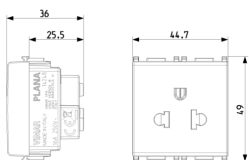

### **2P+E 16A USA+EU SICURY outlet white**

2P+E 16 A 250 V~ SICURY socket outlet, polarized Euro-American standard, white - 2 modules

3 - Active

20 NR

3D

- **Class group:** Domestic switching devices
- **Class:** Socket outlet
- **Model:** Other
- **Number of units:** 1
- **Number of modules (module system):** 2
- **Number of socket outlets switchable:** 0
- **Imprint/indication:** None
- **Connection type:** Screwed terminal
- **With hinged lid:** No
- **With enhanced contact protection:** Yes
- **Label space/information surface:** Yes
- **Colour:** White
- **RAL-number (similar):** 9003
- **Metallic colour:** No
- **Transparent:** No
- **Lockable:** No
- **Eject-mechanism:** No
- **Insulated mounting:** No
- **With function lighting:** No

- 00. CE Marking - EU
- 10. EAC Eurasian Customs Union
- 29. QCERT - Colombia ([download](#))

- **Over voltage protection:** No
- **Fault current protection:** No
- **Mounting method:** Flush-mounted
- **Material:** Plastic
- **Material quality:** Thermoplastic
- **Halogen free:** Yes
- **Surface protection:** Untreated
- **Surface finishing:** Glossy
- **With loop through function:** No
- **With on/off switch:** No
- **Rotated central insert:** No
- **Nominal current:** 16 A
- **Nominal voltage:** 250 V
- **Frequency:** 50,00 - 60,00 HZ
- **Suitable for degree of protection (IP):** IP20
- **Impact strength:** Other
- **Device width:** 44,80 mm
- **Device height:** 49,00 mm
- **Device depth:** 36,00 mm

- 37. Marking - Morocco
- 99. WEEE Directive ([download](#))

8007352467538  
1 NR  
5.1x4.3x5.3 [cm]  
45.2 [g]

8007352467545  
20 NR  
26.9x11.6x9 [cm]  
983 [g]

8007352626171  
240 NR  
38x28.5x35.5 [cm]  
12,336 [g]