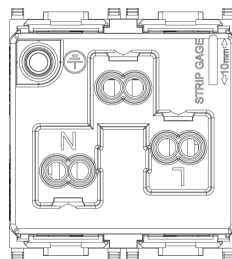

## PLANA: 2P+E 16A USA+EU SICURY outlet white

**14248**

Wiring devices / Traditional wiring devices / PLANA / Devices

### **2P+E 16A USA+EU SICURY outlet white**

2P+E 16 A 250 V~ SICURY socket outlet, polarized Euro-American standard, white - 2 modules

3 - Active

20 NR

3D

- **Class group:** Domestic switching devices
- **Class:** Socket outlet
- **Model:** Other
- **Number of units:** 1
- **Number of modules (module system):** 2
- **Number of socket outlets switchable:** 0
- **Imprint/indication:** None
- **Connection type:** Screwed terminal
- **With hinged lid:** No
- **With enhanced contact protection:** Yes
- **Label space/information surface:** Yes
- **Colour:** White
- **RAL-number (similar):** 9003
- **Metallic colour:** No
- **Transparent:** No
- **Lockable:** No
- **Eject-mechanism:** No
- **Insulated mounting:** No
- **With function lighting:** No

- 00. CE Marking - EU
- 10. EAC Eurasian Customs Union
- 29. QCERT - Colombia ([download](#))

- **Over voltage protection:** No
- **Fault current protection:** No
- **Mounting method:** Flush-mounted
- **Material:** Plastic
- **Material quality:** Thermoplastic
- **Halogen free:** Yes
- **Surface protection:** Untreated
- **Surface finishing:** Glossy
- **With loop through function:** No
- **With on/off switch:** No
- **Rotated central insert:** No
- **Nominal current:** 16 A
- **Nominal voltage:** 250 V
- **Frequency:** 50,00 - 60,00 HZ
- **Suitable for degree of protection (IP):** IP20
- **Impact strength:** Other
- **Device width:** 44,80 mm
- **Device height:** 49,00 mm
- **Device depth:** 36,00 mm

- 37. Marking - Morocco
- 99. WEEE Directive ([download](#))

8007352467538  
1 NR  
5.1x4.3x5.3 [cm]  
45.2 [g]

8007352467545  
20 NR  
26.9x11.6x9 [cm]  
983 [g]

8007352626171  
240 NR  
38x28.5x35.5 [cm]  
12,336 [g]