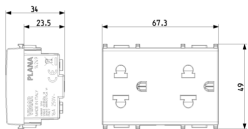

## PLANA: Two 2P+E 16A USA+EU SICURY outlets white

**14249**

Wiring devices / Traditional wiring devices / PLANA / Devices

### Two 2P+E 16A USA+EU SICURY outlets white

Two 2P+E 16 A 250 V~ SICURY socket outlets, polarized Euro-American standard, white - 3 modules

3 - Active

20 NR

3D

- **Class group:** Domestic switching devices
- **Class:** Socket outlet
- **Model:** Other
- **Number of units:** 2
- **Number of modules (module system):** 3
- **Number of socket outlets switchable:** 0
- **Imprint/indication:** None
- **Connection type:** Screwed terminal
- **With hinged lid:** No
- **With enhanced contact protection:** Yes
- **Label space/information surface:** Yes
- **Colour:** White
- **RAL-number (similar):** 9003
- **Metallic colour:** No
- **Transparent:** No
- **Lockable:** No
- **Eject-mechanism:** No
- **Insulated mounting:** No
- **With function lighting:** No

- **Over voltage protection:** No
- **Fault current protection:** No
- **Mounting method:** Flush-mounted
- **Material:** Plastic
- **Material quality:** Thermoplastic
- **Halogen free:** Yes
- **Surface protection:** Untreated
- **Surface finishing:** Glossy
- **With loop through function:** No
- **With on/off switch:** No
- **Rotated central insert:** No
- **Nominal current:** 16 A
- **Nominal voltage:** 250 V
- **Frequency:** 50,00 - 60,00 HZ
- **Suitable for degree of protection (IP):** IP20
- **Impact strength:** Other
- **Device width:** 44,80 mm
- **Device height:** 49,00 mm
- **Device depth:** 36,00 mm