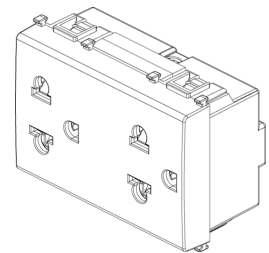

## PLANA: Two 2P+E 16A USA+EU SICURY outlets white

**14249**

Wiring devices / Traditional wiring devices / PLANA / Devices

### Two 2P+E 16A USA+EU SICURY outlets white

Two 2P+E 16 A 250 V~ SICURY socket outlets, polarized Euro-American standard, white - 3 modules

3 - Active

20 NR

3D

- **Class group:** Domestic switching devices
- **Class:** Socket outlet
- **Model:** Other
- **Number of units:** 2
- **Number of modules (module system):** 3
- **Number of socket outlets switchable:** 0
- **Imprint/indication:** None
- **Connection type:** Screwed terminal
- **With hinged lid:** No
- **With enhanced contact protection:** Yes
- **Label space/information surface:** Yes
- **Colour:** White
- **RAL-number (similar):** 9003
- **Metallic colour:** No
- **Transparent:** No
- **Lockable:** No
- **Eject-mechanism:** No
- **Insulated mounting:** No
- **With function lighting:** No

- **Over voltage protection:** No
- **Fault current protection:** No
- **Mounting method:** Flush-mounted
- **Material:** Plastic
- **Material quality:** Thermoplastic
- **Halogen free:** Yes
- **Surface protection:** Untreated
- **Surface finishing:** Glossy
- **With loop through function:** No
- **With on/off switch:** No
- **Rotated central insert:** No
- **Nominal current:** 16 A
- **Nominal voltage:** 250 V
- **Frequency:** 50,00 - 60,00 HZ
- **Suitable for degree of protection (IP):** IP20
- **Impact strength:** Other
- **Device width:** 44,80 mm
- **Device height:** 49,00 mm
- **Device depth:** 36,00 mm