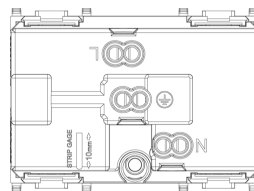

## PLANA: Two 2P+E 16A USA+EU SICURY outlets white

**14249**

Wiring devices / Traditional wiring devices / PLANA / Devices

### Two 2P+E 16A USA+EU SICURY outlets white

Two 2P+E 16 A 250 V~ SICURY socket outlets, polarized Euro-American standard, white - 3 modules

3 - Active

20 NR

3D

- **Class group:** Domestic switching devices
- **Class:** Socket outlet
- **Model:** Other
- **Number of units:** 2
- **Number of modules (module system):** 3
- **Number of socket outlets switchable:** 0
- **Imprint/indication:** None
- **Connection type:** Screwed terminal
- **With hinged lid:** No
- **With enhanced contact protection:** Yes
- **Label space/information surface:** Yes
- **Colour:** White
- **RAL-number (similar):** 9003
- **Metallic colour:** No
- **Transparent:** No
- **Lockable:** No
- **Eject-mechanism:** No
- **Insulated mounting:** No
- **With function lighting:** No

- **Over voltage protection:** No
- **Fault current protection:** No
- **Mounting method:** Flush-mounted
- **Material:** Plastic
- **Material quality:** Thermoplastic
- **Halogen free:** Yes
- **Surface protection:** Untreated
- **Surface finishing:** Glossy
- **With loop through function:** No
- **With on/off switch:** No
- **Rotated central insert:** No
- **Nominal current:** 16 A
- **Nominal voltage:** 250 V
- **Frequency:** 50,00 - 60,00 HZ
- **Suitable for degree of protection (IP):** IP20
- **Impact strength:** Other
- **Device width:** 44,80 mm
- **Device height:** 49,00 mm
- **Device depth:** 36,00 mm