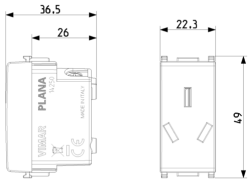

## PLANA: 2P+E 10A Argentinian SICURY outlet white

**14250**

Wiring devices / Traditional wiring devices / PLANA / Devices

### **2P+E 10A Argentinian SICURY outlet white**

2P+E 10 A 250 V~ SICURY socket outlet, Argentinian standard, white

3 - Active

20 NR

3D

- **Class group:** Domestic switching devices
- **Class:** Socket outlet
- **Model:** Other
- **Number of units:** 1
- **Number of modules (module system):** 1
- **Number of socket outlets switchable:** 0
- **Imprint/indication:** None
- **Connection type:** Screwed terminal
- **With hinged lid:** No
- **With enhanced contact protection:** Yes
- **Label space/information surface:** Yes
- **Colour:** White
- **RAL-number (similar):** 9003
- **Metallic colour:** No
- **Transparent:** No
- **Lockable:** No
- **Eject-mechanism:** No
- **Insulated mounting:** No
- **With function lighting:** No
- **Over voltage protection:** No
- **Fault current protection:** No
- **Mounting method:** Flush-mounted
- **Material:** Plastic
- **Material quality:** Thermoplastic
- **Halogen free:** Yes
- **Surface protection:** Untreated
- **Surface finishing:** Glossy
- **With loop through function:** No
- **With on/off switch:** No
- **Rotated central insert:** No
- **Nominal current:** 10 A
- **Nominal voltage:** 250 V
- **Frequency:** 50,00 - 60,00 HZ
- **Suitable for degree of protection (IP):** IP20
- **Impact strength:** Other
- **Device width:** 22,30 mm
- **Device height:** 49,00 mm
- **Device depth:** 37,00 mm
- 00. CE Marking - EU
- 10. EAC Eurasian Customs Union
- 20. IQC - Argentina
- 29. QCERT - Colombia ([download](#))
- 37. Marking - Morocco

8 007352 130135  
 8007352130135  
 1 NR  
 4.1x2.8x5.3 [cm]  
 30.27 [g]

8 007352 130142  
 8007352130142  
 20 NR  
 21.4x11.6x6 [cm]  
 660.67 [g]