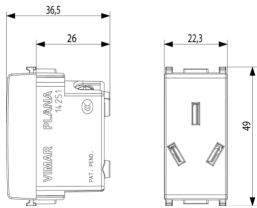

### 14251.SL

Wiring devices / Traditional wiring devices / PLANA / Devices

### 2P+E 10A Chinese SICURY outlet Silver

2P+E 10 A 250 V~ SICURY socket outlet, Chinese standard, Silver

2 - Will be discontinued

20 NR

3D

- **Class group:** Domestic switching devices
- **Class:** Socket outlet
- **Model:** Other
- **Number of units:** 1
- **Number of modules (module system):** 1
- **Number of socket outlets switchable:** 0
- **Imprint/indication:** None
- **Connection type:** Screwed terminal
- **With hinged lid:** No
- **With enhanced contact protection:** Yes
- **Label space/information surface:** Yes
- **Colour:** Silver
- **RAL-number (similar):** 9006
- **Metallic colour:** No
- **Transparent:** No
- **Lockable:** No
- **Eject-mechanism:** No
- **Insulated mounting:** No
- **With function lighting:** No
- **With orientation lighting:** No
- **Over voltage protection:** No
- **Fault current protection:** No
- **With miniature fuse:** No
- **Special power supply:** Other
- **Mounting method:** Flush-mounted
- **Type of fastening:** Snap mounting (engagement)
- **Material:** Plastic
- **Material quality:** Thermoplastic
- **Halogen free:** Yes
- **Surface protection:** Lacquered
- **Surface finishing:** Glossy
- **With loop through function:** No
- **With on/off switch:** No
- **Rotated central insert:** No
- **Nominal current:** 10 A
- **Nominal voltage:** 250 V
- **Frequency:** 50,00 - 60,00 HZ
- **Suitable for degree of protection (IP):** IP20
- **Impact strength:** Other
- **Device width:** 22,30 mm
- **Device height:** 49,00 mm
- **Device depth:** 37,00 mm

• 15. CCC - China ([download](#))

• 37. Marking - Morocco

8007352309869  
1 NR  
4.1x2.8x5.3 [cm]  
30.13 [g]

8007352309876  
20 NR  
21.4x11.6x6 [cm]  
663 [g]