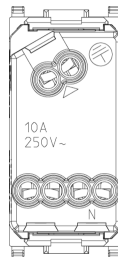

### 14251.SL

Wiring devices / Traditional wiring devices / PLANA / Devices

### 2P+E 10A Chinese SICURY outlet Silver

2P+E 10 A 250 V~ SICURY socket outlet, Chinese standard, Silver

2 - Will be discontinued

20 NR

3D

- **Class group:** Domestic switching devices
- **Class:** Socket outlet
- **Model:** Other
- **Number of units:** 1
- **Number of modules (module system):** 1
- **Number of socket outlets switchable:** 0
- **Imprint/indication:** None
- **Connection type:** Screwed terminal
- **With hinged lid:** No
- **With enhanced contact protection:** Yes
- **Label space/information surface:** Yes
- **Colour:** Silver
- **RAL-number (similar):** 9006
- **Metallic colour:** No
- **Transparent:** No
- **Lockable:** No
- **Eject-mechanism:** No
- **Insulated mounting:** No
- **With function lighting:** No
- **With orientation lighting:** No
- **Over voltage protection:** No
- **Fault current protection:** No
- **With miniature fuse:** No
- **Special power supply:** Other
- **Mounting method:** Flush-mounted
- **Type of fastening:** Snap mounting (engagement)
- **Material:** Plastic
- **Material quality:** Thermoplastic
- **Halogen free:** Yes
- **Surface protection:** Lacquered
- **Surface finishing:** Glossy
- **With loop through function:** No
- **With on/off switch:** No
- **Rotated central insert:** No
- **Nominal current:** 10 A
- **Nominal voltage:** 250 V
- **Frequency:** 50,00 - 60,00 HZ
- **Suitable for degree of protection (IP):** IP20
- **Impact strength:** Other
- **Device width:** 22,30 mm
- **Device height:** 49,00 mm
- **Device depth:** 37,00 mm

• 15. CCC - China ([download](#))

• 37. Marking - Morocco

8007352309869  
1 NR  
4.1x2.8x5.3 [cm]  
30.13 [g]

8007352309876  
20 NR  
21.4x11.6x6 [cm]  
663 [g]