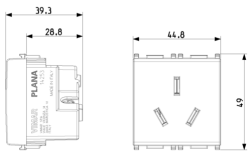

PLANA: 2P+E20A Argentinian SICURY outlet Silver

14253.SL

Wiring devices / Traditional wiring devices / PLANA / Devices

2P+E20A Argentinian SICURY outlet Silver

2P+E 20 A 250 V~ SICURY socket outlet, Argentinian standard, Silver - 2 modules

3 - Active

20 NR

3D

- **Class group:** Domestic switching devices
- **Class:** Socket outlet
- **Model:** Other
- **Number of units:** 1
- **Number of modules (module system):** 2
- **Number of socket outlets switchable:** 0
- **Imprint/indication:** None
- **Connection type:** Screwed terminal
- **With hinged lid:** No
- **With enhanced contact protection:** Yes
- **Label space/information surface:** Yes
- **Colour:** Silver
- **RAL-number (similar):** 9006
- **Metallic colour:** No
- **Transparent:** No
- **Lockable:** No
- **Eject-mechanism:** No
- **Insulated mounting:** No
- **With function lighting:** No
- **Over voltage protection:** No
- **Fault current protection:** No
- **Mounting method:** Flush-mounted
- **Material:** Plastic
- **Material quality:** Thermoplastic
- **Halogen free:** Yes
- **Surface protection:** Lacquered
- **Surface finishing:** Glossy
- **With loop through function:** No
- **With on/off switch:** No
- **Rotated central insert:** No
- **Nominal current:** 20 A
- **Nominal voltage:** 250 V
- **Frequency:** 50,00 - 60,00 HZ
- **Suitable for degree of protection (IP):** IP20
- **Impact strength:** Other
- **Device width:** 44,80 mm
- **Device height:** 49,00 mm
- **Device depth:** 38,30 mm
- 00. CE Marking - EU
- 10. EAC Eurasian Customs Union
- 20. IQC - Argentina
- 29. QCERT - Colombia ([download](#))
- 37. Marking - Morocco
- 99. WEEE Directive ([download](#))

8007352309883
1 NR
5.1x4.3x5.3 [cm]
42 [g]

8007352309890
20 NR
26.9x11.6x9 [cm]
917.8 [g]