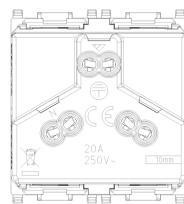

PLANA: 2P+E20A Argentinian SICURY outlet Silver

14253.SL

Wiring devices / Traditional wiring devices / PLANA / Devices

2P+E20A Argentinian SICURY outlet Silver

2P+E 20 A 250 V~ SICURY socket outlet, Argentinian standard, Silver - 2 modules

3 - Active

20 NR

3D

- **Class group:** Domestic switching devices
- **Class:** Socket outlet
- **Model:** Other
- **Number of units:** 1
- **Number of modules (module system):** 2
- **Number of socket outlets switchable:** 0
- **Imprint/indication:** None
- **Connection type:** Screwed terminal
- **With hinged lid:** No
- **With enhanced contact protection:** Yes
- **Label space/information surface:** Yes
- **Colour:** Silver
- **RAL-number (similar):** 9006
- **Metallic colour:** No
- **Transparent:** No
- **Lockable:** No
- **Eject-mechanism:** No
- **Insulated mounting:** No
- **With function lighting:** No
- **Over voltage protection:** No
- **Fault current protection:** No
- **Mounting method:** Flush-mounted
- **Material:** Plastic
- **Material quality:** Thermoplastic
- **Halogen free:** Yes
- **Surface protection:** Lacquered
- **Surface finishing:** Glossy
- **With loop through function:** No
- **With on/off switch:** No
- **Rotated central insert:** No
- **Nominal current:** 20 A
- **Nominal voltage:** 250 V
- **Frequency:** 50,00 - 60,00 HZ
- **Suitable for degree of protection (IP):** IP20
- **Impact strength:** Other
- **Device width:** 44,80 mm
- **Device height:** 49,00 mm
- **Device depth:** 38,30 mm
- 00. CE Marking - EU
- 10. EAC Eurasian Customs Union
- 20. IQC - Argentina
- 29. QCERT - Colombia ([download](#))
- 37. Marking - Morocco
- 99. WEEE Directive ([download](#))

8007352309883
1 NR
5.1x4.3x5.3 [cm]
42 [g]

8007352309890
20 NR
26.9x11.6x9 [cm]
917.8 [g]