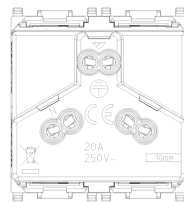

## PLANA: 2P+E 20A Argentinian SICURY outlet white

**14253**

Wiring devices / Traditional wiring devices / PLANA / Devices

### **2P+E 20A Argentinian SICURY outlet white**

2P+E 20 A 250 V~ SICURY socket outlet, Argentinian standard, white - 2 modules

3 - Active

20 NR

3D

- **Class group:** Domestic switching devices
- **Class:** Socket outlet
- **Model:** Other
- **Number of units:** 1
- **Number of modules (module system):** 2
- **Number of socket outlets switchable:** 0
- **Imprint/indication:** None
- **Connection type:** Screwed terminal
- **With hinged lid:** No
- **With enhanced contact protection:** Yes
- **Label space/information surface:** Yes
- **Colour:** White
- **RAL-number (similar):** 9003
- **Metallic colour:** No
- **Transparent:** No
- **Lockable:** No
- **Eject-mechanism:** No
- **Insulated mounting:** No
- **With function lighting:** No

- 00. CE Marking - EU
- 10. EAC Eurasian Customs Union
- 20. IQC - Argentina
- 29. QCERT - Colombia ([download](#))

- **Over voltage protection:** No
- **Fault current protection:** No
- **Mounting method:** Flush-mounted
- **Material:** Plastic
- **Material quality:** Thermoplastic
- **Halogen free:** Yes
- **Surface protection:** Untreated
- **Surface finishing:** Glossy
- **With loop through function:** No
- **With on/off switch:** No
- **Rotated central insert:** No
- **Nominal current:** 20 A
- **Nominal voltage:** 250 V
- **Frequency:** 50,00 - 60,00 HZ
- **Suitable for degree of protection (IP):** IP20
- **Impact strength:** Other
- **Device width:** 44,80 mm
- **Device height:** 49,00 mm
- **Device depth:** 38,30 mm

- 37. Marking - Morocco
- 96. Electrotechnical expert ([download](#))
- 99. WEEE Directive ([download](#))

8 007352130173  
 1 NR  
 5.1x4.3x5.3 [cm]  
 42.33 [g]

8 007352130180  
 20 NR  
 26.9x11.6x9 [cm]  
 926.6 [g]