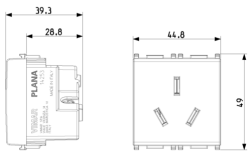

## PLANA: 2P+E 20A Argentinian SICURY outlet white

**14253**

Wiring devices / Traditional wiring devices / PLANA / Devices

### **2P+E 20A Argentinian SICURY outlet white**

2P+E 20 A 250 V~ SICURY socket outlet, Argentinian standard, white - 2 modules

3 - Active

20 NR

3D

- **Class group:** Domestic switching devices
- **Class:** Socket outlet
- **Model:** Other
- **Number of units:** 1
- **Number of modules (module system):** 2
- **Number of socket outlets switchable:** 0
- **Imprint/indication:** None
- **Connection type:** Screwed terminal
- **With hinged lid:** No
- **With enhanced contact protection:** Yes
- **Label space/information surface:** Yes
- **Colour:** White
- **RAL-number (similar):** 9003
- **Metallic colour:** No
- **Transparent:** No
- **Lockable:** No
- **Eject-mechanism:** No
- **Insulated mounting:** No
- **With function lighting:** No

- 00. CE Marking - EU
- 10. EAC Eurasian Customs Union
- 20. IQC - Argentina
- 29. QCERT - Colombia ([download](#))

- **Over voltage protection:** No
- **Fault current protection:** No
- **Mounting method:** Flush-mounted
- **Material:** Plastic
- **Material quality:** Thermoplastic
- **Halogen free:** Yes
- **Surface protection:** Untreated
- **Surface finishing:** Glossy
- **With loop through function:** No
- **With on/off switch:** No
- **Rotated central insert:** No
- **Nominal current:** 20 A
- **Nominal voltage:** 250 V
- **Frequency:** 50,00 - 60,00 HZ
- **Suitable for degree of protection (IP):** IP20
- **Impact strength:** Other
- **Device width:** 44,80 mm
- **Device height:** 49,00 mm
- **Device depth:** 38,30 mm

- 37. Marking - Morocco
- 96. Electrotechnical expert ([download](#))
- 99. WEEE Directive ([download](#))

8 007352130173  
 1 NR  
 5.1x4.3x5.3 [cm]  
 42.33 [g]

8 007352130180  
 20 NR  
 26.9x11.6x9 [cm]  
 926.6 [g]