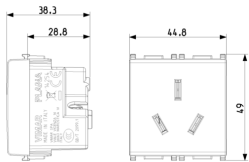

## PLANA: 2P+E 16A Chinese SICURY outlet white

**14254**

Wiring devices / Traditional wiring devices / PLANA / Devices

### **2P+E 16A Chinese SICURY outlet white**

2P+E 16 A 250 V~ SICURY socket outlet, Chinese standard, white - 2 modules

3 - Active

20 NR

3D

- **Class group:** Domestic switching devices
- **Class:** Socket outlet
- **Model:** Other
- **Number of units:** 1
- **Number of modules (module system):** 2
- **Number of socket outlets switchable:** 0
- **Imprint/indication:** None
- **Connection type:** Screwed terminal
- **With hinged lid:** No
- **With enhanced contact protection:** Yes
- **Label space/information surface:** Yes
- **Colour:** White
- **RAL-number (similar):** 9003
- **Metallic colour:** No
- **Transparent:** No
- **Lockable:** No
- **Eject-mechanism:** No
- **Insulated mounting:** No
- **With function lighting:** No
- **With orientation lighting:** No
- **Over voltage protection:** No
- **Fault current protection:** No
- **With miniature fuse:** No
- **Special power supply:** Other
- **Mounting method:** Flush-mounted
- **Type of fastening:** Snap mounting (engagement)
- **Material:** Plastic
- **Material quality:** Thermoplastic
- **Halogen free:** Yes
- **Surface protection:** Untreated
- **Surface finishing:** Glossy
- **With loop through function:** No
- **With on/off switch:** No
- **Rotated central insert:** No
- **Nominal current:** 16 A
- **Nominal voltage:** 250 V
- **Frequency:** 50,00 - 60,00 HZ
- **Suitable for degree of protection (IP):** IP20
- **Impact strength:** Other
- **Device width:** 44,80 mm
- **Device height:** 49,00 mm
- **Device depth:** 38,30 mm
- 00. CE Marking - EU
- 10. EAC Eurasian Customs Union
- 15. CCC - China ([download](#))
- 37. Marking - Morocco
- 96. Electrotechnical expert ([download](#))
- 99. WEEE Directive ([download](#))

8007352130197  
1 NR  
5.1x4.3x5.3 [cm]  
42.13 [g]

8007352130203  
20 NR  
26.9x11.6x9 [cm]  
920.6 [g]

8007352644779  
240 NR  
38x28.5x35.5 [cm]  
11,580 [g]