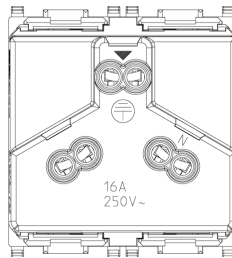

## PLANA: 2P+E 16A Chinese SICURY outlet white

**14254**

Wiring devices / Traditional wiring devices / PLANA / Devices

### **2P+E 16A Chinese SICURY outlet white**

2P+E 16 A 250 V~ SICURY socket outlet, Chinese standard, white - 2 modules

3 - Active

20 NR

3D

- **Class group:** Domestic switching devices
- **Class:** Socket outlet
- **Model:** Other
- **Number of units:** 1
- **Number of modules (module system):** 2
- **Number of socket outlets switchable:** 0
- **Imprint/indication:** None
- **Connection type:** Screwed terminal
- **With hinged lid:** No
- **With enhanced contact protection:** Yes
- **Label space/information surface:** Yes
- **Colour:** White
- **RAL-number (similar):** 9003
- **Metallic colour:** No
- **Transparent:** No
- **Lockable:** No
- **Eject-mechanism:** No
- **Insulated mounting:** No
- **With function lighting:** No
- **With orientation lighting:** No
- **Over voltage protection:** No
- **Fault current protection:** No
- **With miniature fuse:** No
- **Special power supply:** Other
- **Mounting method:** Flush-mounted
- **Type of fastening:** Snap mounting (engagement)
- **Material:** Plastic
- **Material quality:** Thermoplastic
- **Halogen free:** Yes
- **Surface protection:** Untreated
- **Surface finishing:** Glossy
- **With loop through function:** No
- **With on/off switch:** No
- **Rotated central insert:** No
- **Nominal current:** 16 A
- **Nominal voltage:** 250 V
- **Frequency:** 50,00 - 60,00 HZ
- **Suitable for degree of protection (IP):** IP20
- **Impact strength:** Other
- **Device width:** 44,80 mm
- **Device height:** 49,00 mm
- **Device depth:** 38,30 mm
- 00. CE Marking - EU
- 10. EAC Eurasian Customs Union
- 15. CCC - China ([download](#))
- 37. Marking - Morocco
- 96. Electrotechnical expert ([download](#))
- 99. WEEE Directive ([download](#))

8007352130197  
1 NR  
5.1x4.3x5.3 [cm]  
42.13 [g]

8007352130203  
20 NR  
26.9x11.6x9 [cm]  
920.6 [g]

8007352644779  
240 NR  
38x28.5x35.5 [cm]  
11,580 [g]