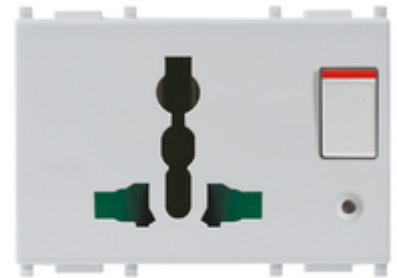

PLANA: 2P+E 13A SICURY multi-outlet+sw.Silver

14255.SL

Wiring devices / Traditional wiring devices / PLANA / Devices

2P+E 13A SICURY multi-outlet+sw.Silver

2P+E 13 A 250 V~ SICURY socket outlet, multi standard with 1P 1-way switch, lightable, Silver - 3 modules

3 - Active

10 NR

' ,

- [Multilanguage instructions sheet \(981 kb\)](#)

- **Class group:** Domestic switching devices
- **Class:** Socket outlet
- **Model:** Other
- **Number of modules (module system):** 2
- **Number of socket outlets switchable:** 1
- **Imprint/indication:** None
- **Connection type:** Screwed terminal
- **With hinged lid:** No
- **With enhanced contact protection:** Yes
- **Label space/information surface:** Yes
- **Colour:** Silver
- **RAL-number (similar):** 9006
- **Metallic colour:** No
- **Transparent:** No
- **Lockable:** No
- **Eject-mechanism:** No
- **Insulated mounting:** No
- **With function lighting:** Yes
- **Over voltage protection:** No
- **Fault current protection:** No
- **Mounting method:** Flush-mounted
- **Material:** Plastic
- **Material quality:** Thermoplastic
- **Halogen free:** Yes
- **Surface protection:** Lacquered
- **Surface finishing:** Glossy
- **With loop through function:** No
- **With on/off switch:** Yes
- **Rotated central insert:** No
- **Nominal current:** 13 A
- **Nominal voltage:** 250 V
- **Frequency:** 50,00 - 60,00 HZ
- **Suitable for degree of protection (IP):** IP20
- **Impact strength:** Other
- **Device width:** 22,30 mm
- **Device height:** 49,00 mm
- **Device depth:** 38,10 mm