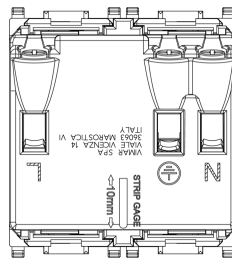

### 2P+E13ASICURYmultistandard outlet Silver

2P+E 13 A 250 V~ SICURY socket outlet, multi standard, Silver - 2 modules

3 - Active

20 NR

- [Multilanguage instructions sheet \(907 kb\)](#)

3D

- **Class group:** Domestic switching devices
- **Class:** Socket outlet
- **Model:** Other
- **Number of modules (module system):** 2
- **Number of socket outlets switchable:** 0
- **Imprint/indication:** None
- **Connection type:** Screwed terminal
- **With hinged lid:** No
- **With enhanced contact protection:** Yes
- **Label space/information surface:** Yes
- **Colour:** Silver
- **RAL-number (similar):** 9006
- **Metallic colour:** No
- **Transparent:** No
- **Lockable:** No
- **Eject-mechanism:** No
- **Insulated mounting:** No
- **With function lighting:** No
- **Over voltage protection:** No
- **Fault current protection:** No
- **Mounting method:** Flush-mounted
- **Material:** Plastic
- **Material quality:** Thermoplastic
- **Halogen free:** Yes
- **Surface protection:** Lacquered
- **Surface finishing:** Glossy
- **With loop through function:** No
- **With on/off switch:** No
- **Rotated central insert:** No
- **Nominal current:** 13 A
- **Nominal voltage:** 250 V
- **Frequency:** 50,00 - 60,00 HZ
- **Suitable for degree of protection (IP):** IP20
- **Impact strength:** Other
- **Device width:** 44,80 mm
- **Device height:** 49,00 mm
- **Device depth:** 28,20 mm

- 00. CE Marking - EU
- 10. EAC Eurasian Customs Union

- 99. WEEE Directive ([download](#))

8007352461857  
1 NR  
5.1x4.3x5.3 [cm]  
51.2 [g]

8007352461864  
20 NR  
26.9x11.6x9 [cm]  
1,117 [g]

8007352672352  
240 NR  
38x28.5x35.5 [cm]  
13,524 [g]