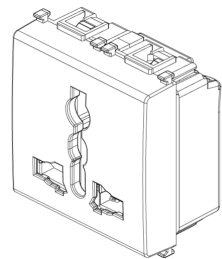

### 2P+E13ASICURYmultistandard outlet Silver

2P+E 13 A 250 V~ SICURY socket outlet, multi standard, Silver - 2 modules

3 - Active

20 NR

- [Multilanguage instructions sheet \(907 kb\)](#)

3D

- **Class group:** Domestic switching devices
- **Class:** Socket outlet
- **Model:** Other
- **Number of modules (module system):** 2
- **Number of socket outlets switchable:** 0
- **Imprint/indication:** None
- **Connection type:** Screwed terminal
- **With hinged lid:** No
- **With enhanced contact protection:** Yes
- **Label space/information surface:** Yes
- **Colour:** Silver
- **RAL-number (similar):** 9006
- **Metallic colour:** No
- **Transparent:** No
- **Lockable:** No
- **Eject-mechanism:** No
- **Insulated mounting:** No
- **With function lighting:** No
- **Over voltage protection:** No
- **Fault current protection:** No
- **Mounting method:** Flush-mounted
- **Material:** Plastic
- **Material quality:** Thermoplastic
- **Halogen free:** Yes
- **Surface protection:** Lacquered
- **Surface finishing:** Glossy
- **With loop through function:** No
- **With on/off switch:** No
- **Rotated central insert:** No
- **Nominal current:** 13 A
- **Nominal voltage:** 250 V
- **Frequency:** 50,00 - 60,00 HZ
- **Suitable for degree of protection (IP):** IP20
- **Impact strength:** Other
- **Device width:** 44,80 mm
- **Device height:** 49,00 mm
- **Device depth:** 28,20 mm

- 00. CE Marking - EU
- 10. EAC Eurasian Customs Union

- 99. WEEE Directive ([download](#))

8007352461857  
1 NR  
5.1x4.3x5.3 [cm]  
51.2 [g]

8007352461864  
20 NR  
26.9x11.6x9 [cm]  
1,117 [g]

8007352672352  
240 NR  
38x28.5x35.5 [cm]  
13,524 [g]