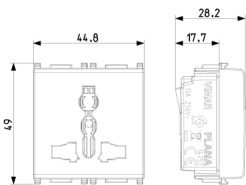

### 2P+E13ASICURYmultistandard outlet Silver

2P+E 13 A 250 V~ SICURY socket outlet, multi standard, Silver - 2 modules

3 - Active

20 NR

- [Multilanguage instructions sheet \(907 kb\)](#)

3D

- **Class group:** Domestic switching devices
- **Class:** Socket outlet
- **Model:** Other
- **Number of modules (module system):** 2
- **Number of socket outlets switchable:** 0
- **Imprint/indication:** None
- **Connection type:** Screwed terminal
- **With hinged lid:** No
- **With enhanced contact protection:** Yes
- **Label space/information surface:** Yes
- **Colour:** Silver
- **RAL-number (similar):** 9006
- **Metallic colour:** No
- **Transparent:** No
- **Lockable:** No
- **Eject-mechanism:** No
- **Insulated mounting:** No
- **With function lighting:** No
- **Over voltage protection:** No
- **Fault current protection:** No
- **Mounting method:** Flush-mounted
- **Material:** Plastic
- **Material quality:** Thermoplastic
- **Halogen free:** Yes
- **Surface protection:** Lacquered
- **Surface finishing:** Glossy
- **With loop through function:** No
- **With on/off switch:** No
- **Rotated central insert:** No
- **Nominal current:** 13 A
- **Nominal voltage:** 250 V
- **Frequency:** 50,00 - 60,00 HZ
- **Suitable for degree of protection (IP):** IP20
- **Impact strength:** Other
- **Device width:** 44,80 mm
- **Device height:** 49,00 mm
- **Device depth:** 28,20 mm

- 00. CE Marking - EU
- 10. EAC Eurasian Customs Union

- 99. WEEE Directive ([download](#))

8007352461857  
1 NR  
5.1x4.3x5.3 [cm]  
51.2 [g]

8007352461864  
20 NR  
26.9x11.6x9 [cm]  
1,117 [g]

8007352672352  
240 NR  
38x28.5x35.5 [cm]  
13,524 [g]