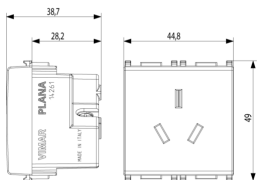

2P+E 10A Australian SICURY outlet Silver

2P+E 10 A 250 V~ SICURY socket outlet, Australian standard, Silver - 2 modules

3 - Active

20 NR