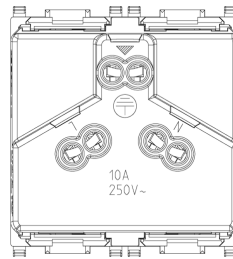

PLANA: 2P+E 10A Australian SICURY outlet Silver

14261.SL

Wiring devices / Traditional wiring devices / PLANA / Devices

2P+E 10A Australian SICURY outlet Silver

2P+E 10 A 250 V~ SICURY socket outlet, Australian standard, Silver - 2 modules

3 - Active

20 NR

3D

- **Class group:** Domestic switching devices
- **Class:** Socket outlet
- **Model:** Australian standard AS/NZS 3112 (type I)
- **Number of units:** 1
- **Number of modules (module system):** 2
- **Number of socket outlets switchable:** 0
- **Imprint/indication:** None
- **Connection type:** Screwed terminal
- **With hinged lid:** No
- **With enhanced contact protection:** Yes
- **Label space/information surface:** Yes
- **Colour:** Silver
- **RAL-number (similar):** 9006
- **Metallic colour:** No
- **Transparent:** No
- **Lockable:** No
- **Eject-mechanism:** No
- **Insulated mounting:** No
- **With function lighting:** No

- **Over voltage protection:** No
- **Fault current protection:** No
- **Mounting method:** Flush-mounted
- **Material:** Plastic
- **Material quality:** Thermoplastic
- **Halogen free:** Yes
- **Surface protection:** Lacquered
- **Surface finishing:** Glossy
- **With loop through function:** No
- **With on/off switch:** No
- **Rotated central insert:** No
- **Nominal current:** 10 A
- **Nominal voltage:** 250 V
- **Frequency:** 50,00 - 60,00 HZ
- **Suitable for degree of protection (IP):** IP20
- **Impact strength:** Other
- **Device width:** 44,80 mm
- **Device height:** 49,00 mm
- **Device depth:** 38,70 mm

8 007352 318748

8007352318748
20 NR
26.9x11.6x9 [cm]
1,007 [g]