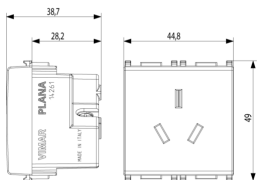

3 - Active

20 NR

3D

- **Class group:** Domestic switching devices
- **Class:** Socket outlet
- **Model:** Australian standard AS/NZS 3112 (type I)
- **Number of units:** 1
- **Number of modules (module system):** 2
- **Number of socket outlets switchable:** 0
- **Imprint/indication:** None
- **Connection type:** Screwed terminal
- **With hinged lid:** No
- **With enhanced contact protection:** Yes
- **Label space/information surface:** Yes
- **Colour:** White
- **RAL-number (similar):** 9003
- **Metallic colour:** No
- **Transparent:** No
- **Lockable:** No
- **Eject-mechanism:** No
- **Insulated mounting:** No
- **With function lighting:** No

- **Over voltage protection:** No
- **Fault current protection:** No
- **Mounting method:** Flush-mounted
- **Material:** Plastic
- **Material quality:** Thermoplastic
- **Halogen free:** Yes
- **Surface protection:** Untreated
- **Surface finishing:** Glossy
- **With loop through function:** No
- **With on/off switch:** No
- **Rotated central insert:** No
- **Nominal current:** 10 A
- **Nominal voltage:** 250 V
- **Frequency:** 50,00 - 60,00 HZ
- **Suitable for degree of protection (IP):** IP20
- **Impact strength:** Other
- **Device width:** 44,80 mm
- **Device height:** 49,00 mm
- **Device depth:** 38,70 mm

- 00. CE Marking - EU
- 10. EAC Eurasian Customs Union
- 28. NSW - Australia ([download](#))

- 37. Marking - Morocco
- 99. WEEE Directive ([download](#))

8007352293380
1 NR
5.1x4.3x5.3 [cm]
44.8 [g]

8007352293397
20 NR
26.9x11.6x9 [cm]
975.33 [g]