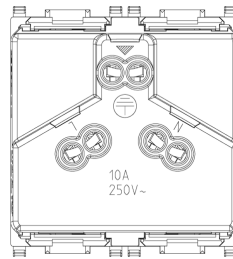

PLANA: 2P+E 10A Australian SICURY outlet white

14261

Wiring devices / Traditional wiring devices / PLANA / Devices

2P+E 10A Australian SICURY outlet white

2P+E 10 A 250 V~ SICURY socket outlet, Australian standard, white - 2 modules

3 - Active

20 NR

3D

- **Class group:** Domestic switching devices
- **Class:** Socket outlet
- **Model:** Australian standard AS/NZS 3112 (type I)
- **Number of units:** 1
- **Number of modules (module system):** 2
- **Number of socket outlets switchable:** 0
- **Imprint/indication:** None
- **Connection type:** Screwed terminal
- **With hinged lid:** No
- **With enhanced contact protection:** Yes
- **Label space/information surface:** Yes
- **Colour:** White
- **RAL-number (similar):** 9003
- **Metallic colour:** No
- **Transparent:** No
- **Lockable:** No
- **Eject-mechanism:** No
- **Insulated mounting:** No
- **With function lighting:** No

- **Over voltage protection:** No
- **Fault current protection:** No
- **Mounting method:** Flush-mounted
- **Material:** Plastic
- **Material quality:** Thermoplastic
- **Halogen free:** Yes
- **Surface protection:** Untreated
- **Surface finishing:** Glossy
- **With loop through function:** No
- **With on/off switch:** No
- **Rotated central insert:** No
- **Nominal current:** 10 A
- **Nominal voltage:** 250 V
- **Frequency:** 50,00 - 60,00 HZ
- **Suitable for degree of protection (IP):** IP20
- **Impact strength:** Other
- **Device width:** 44,80 mm
- **Device height:** 49,00 mm
- **Device depth:** 38,70 mm

- 00. CE Marking - EU
- 10. EAC Eurasian Customs Union
- 28. NSW - Australia ([download](#))

- 37. Marking - Morocco
- 99. WEEE Directive ([download](#))

8007352293380
1 NR
5.1x4.3x5.3 [cm]
44.8 [g]

8007352293397
20 NR
26.9x11.6x9 [cm]
975.33 [g]