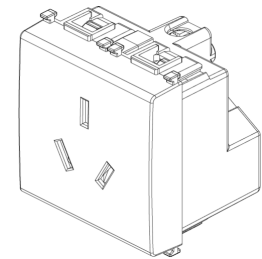

PLANA: 2P+E 10A Australian SICURY outlet white

14261

Wiring devices / Traditional wiring devices / PLANA / Devices

2P+E 10A Australian SICURY outlet white

2P+E 10 A 250 V~ SICURY socket outlet, Australian standard, white - 2 modules

3 - Active

20 NR

3D

- **Class group:** Domestic switching devices
- **Class:** Socket outlet
- **Model:** Australian standard AS/NZS 3112 (type I)
- **Number of units:** 1
- **Number of modules (module system):** 2
- **Number of socket outlets switchable:** 0
- **Imprint/indication:** None
- **Connection type:** Screwed terminal
- **With hinged lid:** No
- **With enhanced contact protection:** Yes
- **Label space/information surface:** Yes
- **Colour:** White
- **RAL-number (similar):** 9003
- **Metallic colour:** No
- **Transparent:** No
- **Lockable:** No
- **Eject-mechanism:** No
- **Insulated mounting:** No
- **With function lighting:** No

- **Over voltage protection:** No
- **Fault current protection:** No
- **Mounting method:** Flush-mounted
- **Material:** Plastic
- **Material quality:** Thermoplastic
- **Halogen free:** Yes
- **Surface protection:** Untreated
- **Surface finishing:** Glossy
- **With loop through function:** No
- **With on/off switch:** No
- **Rotated central insert:** No
- **Nominal current:** 10 A
- **Nominal voltage:** 250 V
- **Frequency:** 50,00 - 60,00 HZ
- **Suitable for degree of protection (IP):** IP20
- **Impact strength:** Other
- **Device width:** 44,80 mm
- **Device height:** 49,00 mm
- **Device depth:** 38,70 mm