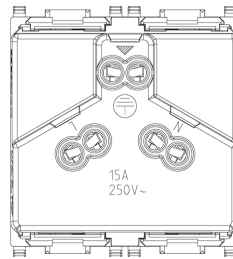

3 - Active

20 NR

3D

- **Class group:** Domestic switching devices
- **Class:** Socket outlet
- **Model:** Australian standard AS/NZS 3112 (type I)
- **Number of units:** 1
- **Number of modules (module system):** 2
- **Number of socket outlets switchable:** 0
- **Imprint/indication:** None
- **Connection type:** Screwed terminal
- **With hinged lid:** No
- **With enhanced contact protection:** Yes
- **Label space/information surface:** Yes
- **Colour:** Silver
- **RAL-number (similar):** 9006
- **Metallic colour:** No
- **Transparent:** No
- **Lockable:** No
- **Eject-mechanism:** No
- **Insulated mounting:** No
- **With function lighting:** No

- **Over voltage protection:** No
- **Fault current protection:** No
- **Mounting method:** Flush-mounted
- **Material:** Plastic
- **Material quality:** Thermoplastic
- **Halogen free:** Yes
- **Surface protection:** Lacquered
- **Surface finishing:** Glossy
- **With loop through function:** No
- **With on/off switch:** No
- **Rotated central insert:** No
- **Nominal current:** 15 A
- **Nominal voltage:** 250 V
- **Frequency:** 50,00 - 60,00 HZ
- **Suitable for degree of protection (IP):** IP20
- **Impact strength:** Other
- **Device width:** 44,80 mm
- **Device height:** 49,00 mm
- **Device depth:** 38,70 mm

8 007352 318762
 8007352318762
 20 NR
 26.9x11.6x9 [cm]
 980.87 [g]