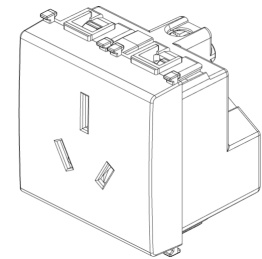

PLANA: 2P+E 15A Australian SICURY outlet Silver

14262.SL

Wiring devices / Traditional wiring devices / PLANA / Devices

2P+E 15A Australian SICURY outlet Silver

2P+E 15 A 250 V~ SICURY socket outlet, Australian standard, Silver - 2 modules

3 - Active

20 NR

3D

- **Class group:** Domestic switching devices
- **Class:** Socket outlet
- **Model:** Australian standard AS/NZS 3112 (type I)
- **Number of units:** 1
- **Number of modules (module system):** 2
- **Number of socket outlets switchable:** 0
- **Imprint/indication:** None
- **Connection type:** Screwed terminal
- **With hinged lid:** No
- **With enhanced contact protection:** Yes
- **Label space/information surface:** Yes
- **Colour:** Silver
- **RAL-number (similar):** 9006
- **Metallic colour:** No
- **Transparent:** No
- **Lockable:** No
- **Eject-mechanism:** No
- **Insulated mounting:** No
- **With function lighting:** No

- **Over voltage protection:** No
- **Fault current protection:** No
- **Mounting method:** Flush-mounted
- **Material:** Plastic
- **Material quality:** Thermoplastic
- **Halogen free:** Yes
- **Surface protection:** Lacquered
- **Surface finishing:** Glossy
- **With loop through function:** No
- **With on/off switch:** No
- **Rotated central insert:** No
- **Nominal current:** 15 A
- **Nominal voltage:** 250 V
- **Frequency:** 50,00 - 60,00 HZ
- **Suitable for degree of protection (IP):** IP20
- **Impact strength:** Other
- **Device width:** 44,80 mm
- **Device height:** 49,00 mm
- **Device depth:** 38,70 mm