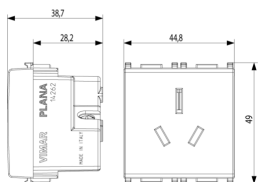

2P+E 15A Australian SICURY outlet Silver

2P+E 15 A 250 V~ SICURY socket outlet, Australian standard, Silver - 2 modules

3 - Active

20 NR