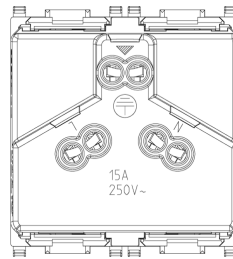

3 - Active

20 NR

3D

- **Class group:** Domestic switching devices
- **Class:** Socket outlet
- **Model:** Australian standard AS/NZS 3112 (type I)
- **Number of units:** 1
- **Number of modules (module system):** 2
- **Number of socket outlets switchable:** 0
- **Imprint/indication:** None
- **Connection type:** Screwed terminal
- **With hinged lid:** No
- **With enhanced contact protection:** Yes
- **Label space/information surface:** Yes
- **Colour:** White
- **RAL-number (similar):** 9003
- **Metallic colour:** No
- **Transparent:** No
- **Lockable:** No
- **Eject-mechanism:** No
- **Insulated mounting:** No
- **With function lighting:** No

- **Over voltage protection:** No
- **Fault current protection:** No
- **Mounting method:** Flush-mounted
- **Material:** Plastic
- **Material quality:** Thermoplastic
- **Halogen free:** Yes
- **Surface protection:** Untreated
- **Surface finishing:** Glossy
- **With loop through function:** No
- **With on/off switch:** No
- **Rotated central insert:** No
- **Nominal current:** 15 A
- **Nominal voltage:** 250 V
- **Frequency:** 50,00 - 60,00 HZ
- **Suitable for degree of protection (IP):** IP20
- **Impact strength:** Other
- **Device width:** 44,80 mm
- **Device height:** 49,00 mm
- **Device depth:** 38,70 mm

8 007352293410
 20 NR
 26.9x11.6x9 [cm]
 971.33 [g]