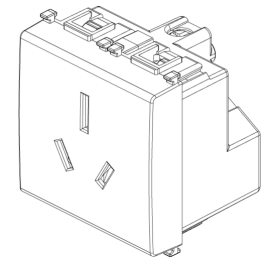

PLANA: 2P+E 15A Australian SICURY outlet white

14262

Wiring devices / Traditional wiring devices / PLANA / Devices

2P+E 15A Australian SICURY outlet white

2P+E 15 A 250 V~ SICURY socket outlet, Australian standard, white - 2 modules

3 - Active

20 NR

3D

- **Class group:** Domestic switching devices
- **Class:** Socket outlet
- **Model:** Australian standard AS/NZS 3112 (type I)
- **Number of units:** 1
- **Number of modules (module system):** 2
- **Number of socket outlets switchable:** 0
- **Imprint/indication:** None
- **Connection type:** Screwed terminal
- **With hinged lid:** No
- **With enhanced contact protection:** Yes
- **Label space/information surface:** Yes
- **Colour:** White
- **RAL-number (similar):** 9003
- **Metallic colour:** No
- **Transparent:** No
- **Lockable:** No
- **Eject-mechanism:** No
- **Insulated mounting:** No
- **With function lighting:** No

- **Over voltage protection:** No
- **Fault current protection:** No
- **Mounting method:** Flush-mounted
- **Material:** Plastic
- **Material quality:** Thermoplastic
- **Halogen free:** Yes
- **Surface protection:** Untreated
- **Surface finishing:** Glossy
- **With loop through function:** No
- **With on/off switch:** No
- **Rotated central insert:** No
- **Nominal current:** 15 A
- **Nominal voltage:** 250 V
- **Frequency:** 50,00 - 60,00 HZ
- **Suitable for degree of protection (IP):** IP20
- **Impact strength:** Other
- **Device width:** 44,80 mm
- **Device height:** 49,00 mm
- **Device depth:** 38,70 mm