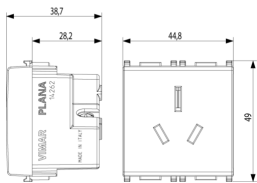

2P+E 15A Australian SICURY outlet white

2P+E 15 A 250 V~ SICURY socket outlet, Australian standard, white - 2 modules

3 - Active

20 NR