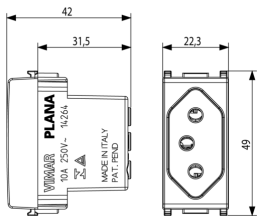

PLANA: 2P+E 10A Brazilian SICURY outlet white

14264

Wiring devices / Traditional wiring devices / PLANA / Devices

2P+E 10A Brazilian SICURY outlet white

2P+E 10 A 250 V~ SICURY socket outlet, Brazilian standard, white

3 - Active

20 NR

3D

- **Class group:** Domestic switching devices
- **Class:** Socket outlet
- **Model:** Other
- **Number of units:** 1
- **Number of modules (module system):** 1
- **Number of socket outlets switchable:** 0
- **Imprint/indication:** None
- **Connection type:** Screwed terminal
- **With hinged lid:** No
- **With enhanced contact protection:** Yes
- **Label space/information surface:** Yes
- **Colour:** White
- **RAL-number (similar):** 9003
- **Metallic colour:** No
- **Transparent:** No
- **Lockable:** No
- **Eject-mechanism:** No
- **Insulated mounting:** No
- **With function lighting:** No

- **Over voltage protection:** No
- **Fault current protection:** No
- **Mounting method:** Flush-mounted
- **Material:** Plastic
- **Material quality:** Thermoplastic
- **Halogen free:** Yes
- **Surface protection:** Untreated
- **Surface finishing:** Glossy
- **With loop through function:** No
- **With on/off switch:** No
- **Rotated central insert:** No
- **Nominal current:** 10 A
- **Nominal voltage:** 250 V
- **Frequency:** 50,00 - 60,00 HZ
- **Suitable for degree of protection (IP):** IP20
- **Impact strength:** Other
- **Device width:** 22,30 mm
- **Device height:** 49,00 mm
- **Device depth:** 42,00 mm

• 00. CE Marking - EU

• 37. Marking - Morocco

8 007352 358195

8007352358195
1 NR
5.1x2.8x5.3 [cm]
29.7 [g]

8 007352 358201

8007352358201
20 NR
27x11.6x6 [cm]
652 [g]

Vimar