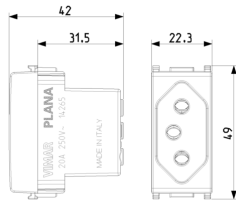

PLANA: 2P+E 20A Brazilian SICURY outlet Silver

14265.SL

Wiring devices / Traditional wiring devices / PLANA / Devices

2P+E 20A Brazilian SICURY outlet Silver

2P+E 20 A 250 V~ SICURY socket outlet, Brazilian standard, Silver

3 - Active

20 NR

3D

- **Class group:** Domestic switching devices
- **Class:** Socket outlet
- **Model:** Other
- **Number of units:** 1
- **Number of modules (module system):** 1
- **Number of socket outlets switchable:** 0
- **Imprint/indication:** None
- **Connection type:** Screwed terminal
- **With hinged lid:** No
- **With enhanced contact protection:** Yes
- **Label space/information surface:** Yes
- **Colour:** Silver
- **RAL-number (similar):** 9006
- **Metallic colour:** No
- **Transparent:** No
- **Lockable:** No
- **Eject-mechanism:** No
- **Insulated mounting:** No
- **With function lighting:** No

- **Over voltage protection:** No
- **Fault current protection:** No
- **Mounting method:** Flush-mounted
- **Material:** Plastic
- **Material quality:** Thermoplastic
- **Halogen free:** Yes
- **Surface protection:** Lacquered
- **Surface finishing:** Glossy
- **With loop through function:** No
- **With on/off switch:** No
- **Rotated central insert:** No
- **Nominal current:** 20 A
- **Nominal voltage:** 250 V
- **Frequency:** 50,00 - 60,00 HZ
- **Suitable for degree of protection (IP):** IP20
- **Impact strength:** Other
- **Device width:** 22,30 mm
- **Device height:** 49,00 mm
- **Device depth:** 42,00 mm

• 00. CE Marking - EU

• 37. Marking - Morocco

8 007352 358058

8007352358058
1 NR
5.1x2.8x5.3 [cm]
30.7 [g]

8 007352 358065

8007352358065
20 NR
27x11.6x6 [cm]
671.1 [g]

Vimar