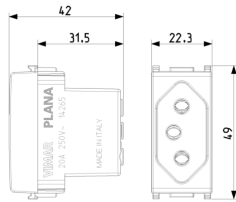

## PLANA: 2P+E 20A Brazilian SICURY outlet white

**14265**

Wiring devices / Traditional wiring devices / PLANA / Devices

### **2P+E 20A Brazilian SICURY outlet white**

2P+E 20 A 250 V~ SICURY socket outlet, Brazilian standard, white

3 - Active

20 NR

3D

- **Class group:** Domestic switching devices
- **Class:** Socket outlet
- **Model:** Other
- **Number of units:** 1
- **Number of modules (module system):** 1
- **Number of socket outlets switchable:** 0
- **Imprint/indication:** None
- **Connection type:** Screwed terminal
- **With hinged lid:** No
- **With enhanced contact protection:** Yes
- **Label space/information surface:** Yes
- **Colour:** White
- **RAL-number (similar):** 9003
- **Metallic colour:** No
- **Transparent:** No
- **Lockable:** No
- **Eject-mechanism:** No
- **Insulated mounting:** No
- **With function lighting:** No

- **Over voltage protection:** No
- **Fault current protection:** No
- **Mounting method:** Flush-mounted
- **Material:** Plastic
- **Material quality:** Thermoplastic
- **Halogen free:** Yes
- **Surface protection:** Untreated
- **Surface finishing:** Glossy
- **With loop through function:** No
- **With on/off switch:** No
- **Rotated central insert:** No
- **Nominal current:** 20 A
- **Nominal voltage:** 250 V
- **Frequency:** 50,00 - 60,00 HZ
- **Suitable for degree of protection (IP):** IP20
- **Impact strength:** Other
- **Device width:** 22,30 mm
- **Device height:** 49,00 mm
- **Device depth:** 42,00 mm

• 00. CE Marking - EU

• 37. Marking - Morocco

8 007352 358072

8007352358072  
1 NR  
5.1x2.8x5.3 [cm]  
30.8 [g]

8 007352 358089

8007352358089  
20 NR  
27x11.6x6 [cm]  
674.7 [g]

Vimar