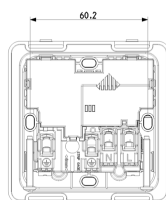

PLANA: 2P+E13A SICURY Mult.+USB C socket Silver

14266.C.SL

Wiring devices / Traditional wiring devices / PLANA / Devices

2P+E13A SICURY Mult.+USB C socket Silver

2P+E 13 A 250 V~ SICURY multi-standard socket outlet supplied by 2P 1-way switch with red sign and C-Type USB, with built-in mounting frame for installation in square mounting boxes and 3-module cover plate, British standard, Silver

3 - Active

10 NR

- [Multilanguage instructions sheet \(1227 kb\)](#)

3D

- **Class group:** Domestic switching devices
- **Class:** Socket outlet
- **Colour:** Silver
- **RAL-number (similar):** 9006
- **Transparent:** No

- **Material quality:** Thermoplastic
- **Surface protection:** Lacquered
- **Surface finishing:** Glossy
- **Nominal current:** 13 A
- **Device depth:** 35,30 mm

- 00. CE Marking - EU
- 37. Marking - Morocco

- 96. Electrotechnical expert ([download](#))
- 99. WEEE Directive ([download](#))

8007352631939
1 NR
8.5x3.9x8.6 [cm]
156.9 [g]

8007352631946
10 NR
20.7x18.5x9.6 [cm]
1,668 [g]

8007352650800
60 NR
39x29.5x22 [cm]
10,498 [g]