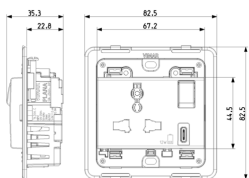

PLANA: 2P+E13A SICURY Mult.+USB C socket Silver

14266.C.SL

Wiring devices / Traditional wiring devices / PLANA / Devices

2P+E13A SICURY Mult.+USB C socket Silver

2P+E 13 A 250 V~ SICURY multi-standard socket outlet supplied by 2P 1-way switch with red sign and C-Type USB, with built-in mounting frame for installation in square mounting boxes and 3-module cover plate, British standard, Silver

3 - Active

10 NR

- [Multilanguage instructions sheet \(1227 kb\)](#)

3D

- **Class group:** Domestic switching devices
- **Class:** Socket outlet
- **Colour:** Silver
- **RAL-number (similar):** 9006
- **Transparent:** No

- **Material quality:** Thermoplastic
- **Surface protection:** Lacquered
- **Surface finishing:** Glossy
- **Nominal current:** 13 A
- **Device depth:** 35,30 mm

- 00. CE Marking - EU
- 37. Marking - Morocco

- 96. Electrotechnical expert ([download](#))
- 99. WEEE Directive ([download](#))

8007352631939
1 NR
8.5x3.9x8.6 [cm]
156.9 [g]

8007352631946
10 NR
20.7x18.5x9.6 [cm]
1,668 [g]

8007352650800
60 NR
39x29.5x22 [cm]
10,498 [g]