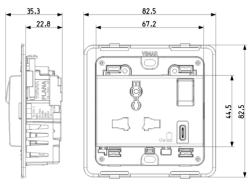

2P+E13A SICURY Mult.+USB C socket white

2P+E 13 A 250 V~ SICURY multi-standard socket outlet supplied by 2P 1-way switch with red sign and C-Type USB, with built-in mounting frame for installation in square mounting boxes and 3-module cover plate, British standard, white

3 - Active

10 NR

- [Multilanguage instructions sheet (1227 kb)](#)