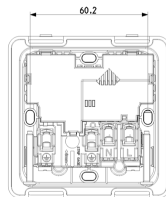

2P+E13A SICURY Mult.+USB C socket white

2P+E 13 A 250 V~ SICURY multi-standard socket outlet supplied by 2P 1-way switch with red sign and C-Type USB, with built-in mounting frame for installation in square mounting boxes and 3-module cover plate, British standard, white

3 - Active

10 NR

- [Multilanguage instructions sheet (1227 kb)](#)