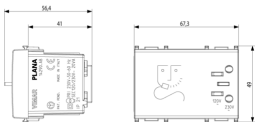

3 - Active

1 NR

3D

- **Class group:** Domestic switching devices
- **Class:** Razor socket outlet
- **Assembly arrangement:** Modular device for domestic switching devices
- **Number of modules (module system):** 3
- **Mounting method:** Flush-mounted
- **With hinged lid:** No
- **Voltage reversible:** No
- **Nominal voltage low value:** 230 V
- **Nominal voltage high value:** 230 V
- **Material:** Plastic

- **Material quality:** Thermoplastic
- **Surface finishing:** Glossy
- **Colour:** White
- **RAL-number (similar):** 9003
- **Transparent:** No
- **Device width:** 67,30 mm
- **Device height:** 49,00 mm
- **Device depth:** 51,50 mm
- **With built-in installation box:** No