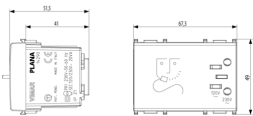

PLANA: Shaver supply unit 230V Silver

14290.SL

Wiring devices / Traditional wiring devices / PLANA / Devices

Shaver supply unit 230V Silver

Shaver supply unit with 20 VA isolating transformer, supply voltage 230 V~ 50-60 Hz, 120 V~ output voltage for 2P 15 A 125 V~ American standard plugs with non-polarized flat blades, and 230 V~ output voltage for 2P 2,5 A Europlugs, Silver - 3 modules

3 - Active

1 NR

3D

- **Class group:** Domestic switching devices
- **Class:** Razor socket outlet
- **Assembly arrangement:** Modular device for domestic switching devices
- **Number of modules (module system):** 3
- **Mounting method:** Flush-mounted
- **With hinged lid:** No
- **Voltage reversible:** No
- **Nominal voltage low value:** 230 V
- **Nominal voltage high value:** 230 V
- **Material:** Plastic

- **Material quality:** Thermoplastic
- **Surface protection:** Lacquered
- **Surface finishing:** Glossy
- **Colour:** Silver
- **RAL-number (similar):** 9006
- **Transparent:** No
- **Device width:** 67,30 mm
- **Device height:** 49,00 mm
- **Device depth:** 51,50 mm
- **With built-in installation box:** No