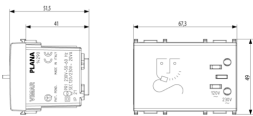

PLANA: Shaver supply unit 230V white

14290

Wiring devices / Traditional wiring devices / PLANA / Devices

Shaver supply unit 230V white

Shaver supply unit with 20 VA isolating transformer, supply voltage 230 V~ 50-60 Hz, 120 V~ output voltage for 2P 15 A 125 V~ American standard plugs with non-polarized flat blades, and 230 V~ output voltage for 2P 2,5 A Europlugs, white - 3 modules

3 - Active

1 NR

3D

- **Class group:** Domestic switching devices
- **Class:** Razor socket outlet
- **Assembly arrangement:** Modular device for domestic switching devices
- **Number of modules (module system):** 3
- **Mounting method:** Flush-mounted
- **With hinged lid:** No
- **Voltage reversible:** No
- **Nominal voltage low value:** 230 V
- **Nominal voltage high value:** 230 V
- **Material:** Plastic

- **Material quality:** Thermoplastic
- **Surface finishing:** Glossy
- **Colour:** White
- **RAL-number (similar):** 9003
- **Transparent:** No
- **Device width:** 67,30 mm
- **Device height:** 49,00 mm
- **Device depth:** 51,50 mm
- **With built-in installation box:** No

8007352118102
 1 NR
 11.7x10.8x7.1 [cm]
 470.8 [g]