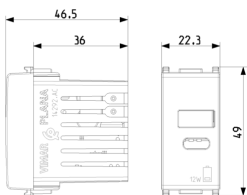

3 - Active

1 NR

- [Full Multilanguage instructions sheet (926 kb)](#)
- [Light Multilanguage instructions sheet (574 kb)](#)