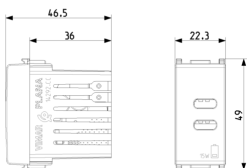

C+C-USB supply unit 15W 3A 5V 1M white

- The type C USB socket outlet is a standard used in latest-generation devices; since it is reversible, it can be inserted either way round
- Type C outputs are designed for fast charging the device with currents up to 3 A on a single output

3 - Active

1 NR

- [Light multilanguage instructions sheet (571 kb)](#)
- [Full Multilanguage instructions sheet (1241 kb)](#)