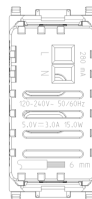

C+C-USB supply unit 15W 3A 5V 1M white

- The type C USB socket outlet is a standard used in latest-generation devices; since it is reversible, it can be inserted either way round
- Type C outputs are designed for fast charging the device with currents up to 3 A on a single output

3 - Active

1 NR

- [Light multilanguage instructions sheet (571 kb)](#)
- [Full Multilanguage instructions sheet (1241 kb)](#)