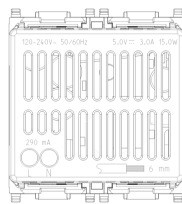

3 - Active

1 NR

- [Multilanguage instructions sheet (1316 kb)](#)