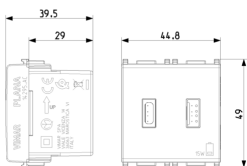

3 - Active

1 NR

- [Multilanguage instructions sheet (1316 kb)](#)