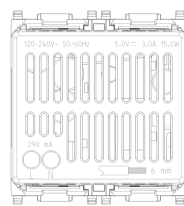

3 - Active

1 NR

- [Multilanguage instructions sheet (1316 kb)](#)