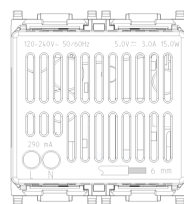

3 - Active

1 NR

- [Multilanguage instructions sheet (1316 kb)](#)