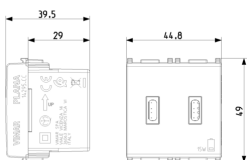

3 - Active

1 NR

- [Multilanguage instructions sheet (1316 kb)](#)