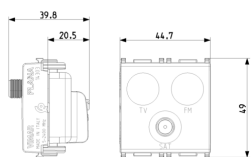

PLANA: TV-FM-SAT single conn. 3outs Silver

14303.SL

Wiring devices / Traditional wiring devices / PLANA / Devices

TV-FM-SAT single conn. 3outs Silver

Coaxial TV-FM radio-SAT 5-2400 MHz socket outlet, single connection, demix, 3 outputs with TV male and female FM radio and F-type (SAT) connectors, connection attenuation 1 dB, Silver - 2 modules. Allows the passage of d.c. current and control signals (24 V 500 mA max) through the female connector

3 - Active

5 NR

- [Multilanguage instructions sheet \(485 kb\)](#)

3D

- **Class group:** Antenna and satellite technique
- **Class:** Antenna socket box
- **Model:** End socket
- **Cover:** None
- **Tap loss at 860 MHz:** 1,80 dB
- **Tap loss at 2150 MHz:** 1,30 dB
- **Number of outlets:** 3

8007352395060
1 NR
5.1x4.3x5.3 [cm]
81.6 [g]

8 007352395077

8007352395077
5 NR
14.4x11.6x6 [cm]
456.6 [g]

8 007352649156

8007352649156
60 NR
36.5x33x13.5 [cm]
5,898 [g]

Vimar