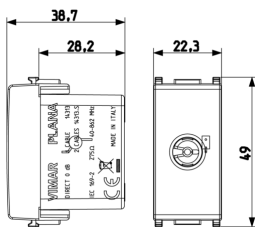

PLANA: TV 40-862MHz single conn. outlet Silver

14313.SL

Wiring devices / Traditional wiring devices / PLANA / Devices

TV 40-862MHz single conn. outlet Silver

Coaxial TV 40-862 MHz socket outlet, single connection, with IEC 60169-2 female connector, Silver

3 - Active

20 NR

3D

- **Class group:** Antenna and satellite technique
- **Class:** Antenna socket box
- **Model:** End socket
- **Cover:** None
- **Number of outlets:** 1
- **Suitable for remote power supply:** Yes
- **Type of fastening:** Snap mounting (engagement)
- **Colour:** Silver
- **RAL-number (similar):** 9006
- **Surface protection:** Lacquered
- **Material:** Plastic

• 43. UKCA mark - Great Britain

• 99. WEEE Directive ([download](#))

8 007352310087

8007352310087
1 NR
4.1x2.8x5.3 [cm]
24.6 [g]

8 007352310094

8007352310094
20 NR
21.4x11.6x6 [cm]
554.07 [g]

Vimar