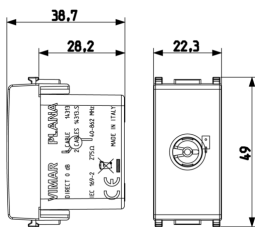

## PLANA: TV 40-862MHz single conn.outlet white

14313

Wiring devices / Traditional wiring devices / PLANA / Devices

### TV 40-862MHz single conn.outlet white

Coaxial TV 40-862 MHz socket outlet, single connection, with IEC 60169-2 female connector, white

3 - Active

20 NR

3D

- **Class group:** Antenna and satellite technique
- **Class:** Antenna socket box
- **Model:** End socket
- **Cover:** None
- **Number of outlets:** 1

- 10. EAC Eurasian Customs Union
- 43. UKCA mark - Great Britain

- **Suitable for remote power supply:** Yes
- **Type of fastening:** Snap mounting (engagement)
- **Colour:** White
- **RAL-number (similar):** 9003
- **Material:** Plastic

- 99. WEEE Directive ([download](#))

8 007352148895

8007352148895  
1 NR  
4.1x2.8x5.3 [cm]  
24.6 [g]

8 007352148901

8007352148901  
20 NR  
21.4x11.6x6 [cm]  
549.93 [g]

Vimar