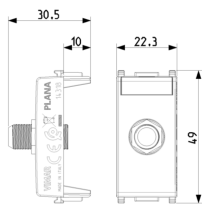

3D

- **Class group:** Antenna and satellite technique
- **Class:** Antenna socket box
- **Model:** End socket
- **Cover:** None
- **Number of outlets:** 1
- **Suitable for remote power supply:** Yes

- **Type of fastening:** Snap mounting (engagement)
- **Colour:** Silver
- **RAL-number (similar):** 9006
- **Surface protection:** Lacquered
- **Material:** Plastic