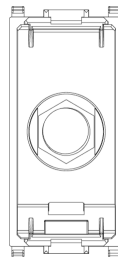

## PLANA: F type female socket connector Silver

**14318.SL**

Wiring devices / Traditional wiring devices / PLANA / Devices

### F type female socket connector Silver

Coaxial socket outlet with F type female connector, Silver. For frequencies up to 2400 MHz. In/out connection with F type male connector (01654)

3 - Active

10 NR

3D

- **Class group:** Antenna and satellite technique
- **Class:** Antenna socket box
- **Model:** End socket
- **Cover:** None
- **Number of outlets:** 1
- **Suitable for remote power supply:** Yes

- **Type of fastening:** Snap mounting (engagement)
- **Colour:** Silver
- **RAL-number (similar):** 9006
- **Surface protection:** Lacquered
- **Material:** Plastic